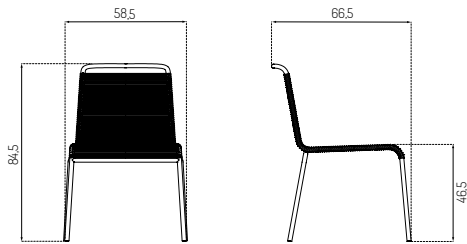

BARCODE	ITEM NUMBER	MATERIAL / COLOUR	DKK	EUR	EX. VAT / INCL. VAT NOK / SEK	GBP	USD
5715054005486	M2041011401	Steel / Textile / Grey / Black	2.399,20 / 2.999,00	343,20 / 429,00	3.919,20 / 4.899,00	295,20 / 369,00	407,20 / 509,00
5715054005493	M2041011402	Steel / Textile / Grey / Green	2.399,20 / 2.999,00	343,20 / 429,00	3.919,20 / 4.899,00	295,20 / 369,00	407,20 / 509,00
5715054005509	M2041011403	Steel / Textile / Grey / Brown	2.399,20 / 2.999,00	343,20 / 429,00	3.919,20 / 4.899,00	295,20 / 369,00	407,20 / 509,00
5715054006087	M2041011404	Steel / Textile / Grey / Light Grey	2.399,20 / 2.999,00	343,20 / 429,00	3.919,20 / 4.899,00	295,20 / 369,00	407,20 / 509,00