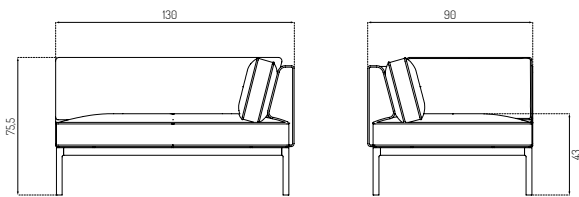

BARCODE	ITEM NUMBER	MATERIAL / LEGS / SEAT	DKK	EX. VAT / INCL. VAT		GBP	USD
				EUR	NOK / SEK		
5715054022698	L371301011100324	Oak / Blue / Ploegwool 43	17.599,20 / 21.999,00	2.479,20 / 3.099,00	28.479,20 / 35.599,00	2.127,20 / 2.659,00	2.975,20 / 3.719,00
STOCK 5715054022582	L371301011100627	Oak / Stone / Olbia 181	11.999,20 / 13.999,00	1.583,20 / 1.979,00	18.159,20 / 22.699,00	1.359,20 / 1.699,00	1.895,20 / 2.369,00
STOCK 5700380384787	L371301011100205	Oak / Blue / MLF 36 Tower	13.599,20 / 16.999,00	1.919,20 / 2.399,00	21.999,20 / 27.499,00	1.647,20 / 2.059,00	2.303,20 / 2.879,00
5715054022605	L371301011100214	Oak / Beige / MLF 61 Redbridge	13.599,20 / 16.999,00	1.919,20 / 2.399,00	21.999,20 / 27.499,00	1.647,20 / 2.059,00	2.303,20 / 2.879,00
5715054022612	L371301011100215	Oak / Dark grey / MLF 28 Edgeware	13.599,20 / 16.999,00	1.919,20 / 2.399,00	21.999,20 / 27.499,00	1.647,20 / 2.059,00	2.303,20 / 2.879,00
5715054022629	L371301011100216	Oak / Light Grey / MLF 02 Archway	13.599,20 / 16.999,00	1.919,20 / 2.399,00	21.999,20 / 27.499,00	1.647,20 / 2.059,00	2.303,20 / 2.879,00
5715054022643	L371301011100218	Oak / Green / MLF 32 / Greenford	13.599,20 / 16.999,00	1.919,20 / 2.399,00	21.999,20 / 27.499,00	1.647,20 / 2.059,00	2.303,20 / 2.879,00
5715054022636	L371301011100217	Oak / Brown / MLF 15 Stockwell	13.599,20 / 16.999,00	1.919,20 / 2.399,00	21.999,20 / 27.499,00	1.647,20 / 2.059,00	2.303,20 / 2.879,00
5715054022650	L371301011100719	Oak / Beige / Tangent 213	13.599,20 / 16.999,00	1.919,20 / 2.399,00	21.999,20 / 27.499,00	1.647,20 / 2.059,00	2.303,20 / 2.879,00
5715054022667	L371301011100720	Oak / Taupe / Tangent 233	13.599,20 / 16.999,00	1.919,20 / 2.399,00	21.999,20 / 27.499,00	1.647,20 / 2.059,00	2.303,20 / 2.879,00
5715054022681	L371301011100923	Oak / Beige / Monza 00	17.599,20 / 21.999,00	2.479,20 / 3.099,00	28.479,20 / 35.599,00	2.127,20 / 2.659,00	2.975,20 / 3.719,00
5715054022704	L371301011101025	Oak / Beige / Prairie 90	17.599,20 / 21.999,00	2.479,20 / 3.099,00	28.479,20 / 35.599,00	2.127,20 / 2.659,00	2.975,20 / 3.719,00
5715054022711	L371301011101026	Oak / Green / Prairie 58	17.599,20 / 21.999,00	2.479,20 / 3.099,00	28.479,20 / 35.599,00	2.127,20 / 2.659,00	2.975,20 / 3.719,00
5715054022674	L371301011100821	Oak / Beige / Grain 61252	13.599,20 / 16.999,00	1.919,20 / 2.399,00	21.999,20 / 27.499,00	1.647,20 / 2.059,00	2.303,20 / 2.879,00
5715054023329	L371301011100822	Oak / Taupe / Grain 61230	13.599,20 / 16.999,00	1.919,20 / 2.399,00	21.999,20 / 27.499,00	1.647,20 / 2.059,00	2.303,20 / 2.879,00
5715054022599	L371301011100513	Oak / Light grey / Cosmo 30	11.999,20 / 13.999,00	1.583,20 / 1.979,00	18.159,20 / 22.699,00	1.359,20 / 1.699,00	1.895,20 / 2.369,00