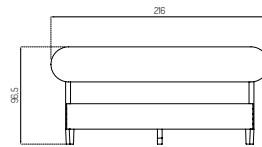

BARCODE	ITEM NUMBER	MATERIAL / COLOUR / SIZE	DKK	EUR	EX. VAT / INCL. VAT NOK / SEK	GBP	USD
5715054011357	G30NG11051	Oak / Nature / 180 x 200 cm	17599,20 / 21.999,00	2.479,20 / 3.099,00	28.479,20 / 35.599,00	2.127,20 / 2.659,00	2.975,20 / 3.719,00
5715054008746	G30L311091	Beech / Nature / Bed slats	1.599,20 / 1.999,00	231,20 / 289,00	2.639,20 / 3.299,00	199,20 / 249,00	271,20 / 339,00