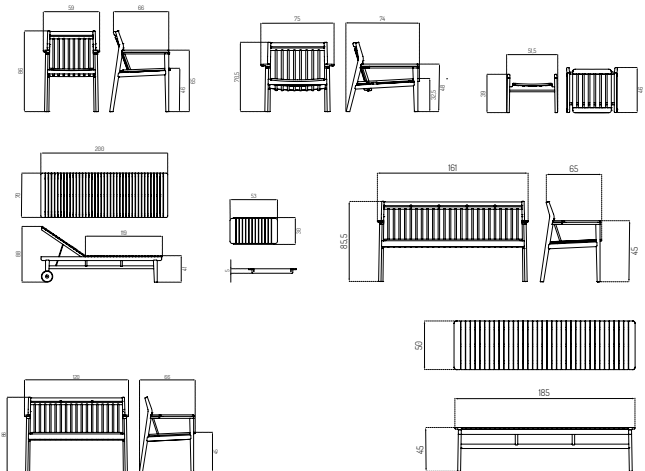

M6 Lounge chair M7 Foot stool M8 Sunbed M9 Tray M11 Bench w. back 3pax

Garden Furniture

BARCODE	ITEM NUMBER	MODEL / SIZE	DKK	EUR	EX. VAT / INCL. VAT		GBP	USD
					NOK / SEK			
5715054012262	M1KD11105	M1 Dinning chair KN	2.399,20 / 2.999,00	343,20 / 429,00	3.919,20 / 4.899,00		295,20 / 369,00	407,20 / 509,00
5715054010817	M611105	M6 Lounge chair	4.399,20 / 5.499,00	623,20 / 779,00	7.119,20 / 8.899,00		535,20 / 669,00	743,20 / 929,00
5715054010824	M711105	M7 Foot stool	1.199,20 / 1.499,00	175,20 / 219,00	1.999,20 / 2.499,00		151,20 / 189,00	207,20 / 259,00
5715054010831	M811105	M8 Sunbed	6.399,20 / 7.999,00	903,20 / 1.129,00	10.399,20 / 12.999,00		775,20 / 969,00	1.087,20 / 1.359,00
5715054010848	M911105	M9 Tray	479,20 / 599,00	71,20 / 89,00	799,20 / 999,00		63,20 / 79,00	87,20 / 109,00
5715054010862	M1111105	M11 Bench w. back / 3 pax	5.599,20 / 6.999,00	791,20 / 989,00	9.119,20 / 11.399,00		679,20 / 849,00	951,20 / 1.189,00
5715054010879	M1211105	M12 Bench w. back / 2 pax	4.399,20 / 5.499,00	623,20 / 779,00	7.119,20 / 8.899,00		535,20 / 669,00	743,20 / 929,00
5715054010855	M1011105	M10 Bench / 3 pax	3.999,20 / 4.999,00	567,20 / 709,00	6.479,20 / 8.099,00		487,20 / 609,00	679,20 / 849,00