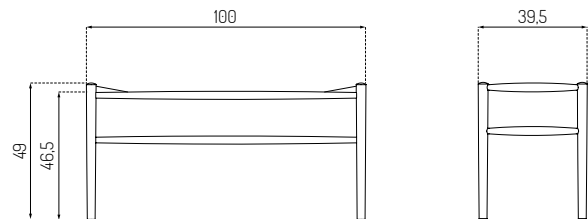

J83B BY JØRGEN BÆKMARK

Oak / Lacquered

Beech / Black
RAL9005

Type	Bench / Indoor
Dimensions	H: 41 cm W: 100,5 cm D: 38 cm Seat height: 38,5 cm
Weight	6,3 kg
Seat	Woven papercord
Legs	Oak (solid) lacquered Beech (solid) painted
Gloss	5-10
Certifications	FSC® registered trademark Nordic Swan Ecolabel
Colli size	1
Warranty	10 Years
Design year	1962 / 2016
Assembled	Yes

J163 BY JØRGEN BÆKMARK

Oak / Lacquered

Beech / Black
RAL9005

Type	Piano bench / Indoor
Dimensions	H: 49 cm W: 100 cm D: 39,5 cm Seat height: 46,5 cm
Weight	7,5 kg
Seat	Woven papercord
Legs	Oak (solid) lacquered Beech (solid) painted
Gloss	5-10
Certifications	FSC® registered trademark Nordic Swan Ecolabel
Colli size	1
Warranty	10 Years
Design year	2019
Assembled	Yes