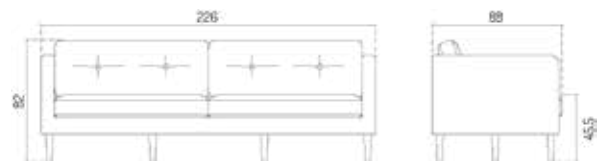

L42 FIRHØJ BY UNIT10 3 PERSON SOFA

NEW

Oak / Beige / Prada

Type	Sofa / Indoor
Dimensions	H: 82 cm B: 226 cm x D: 88 cm Seat height: 45,5 cm Seat depth: 59 cm
Weight	65 kg
Material	Main Line Flax: 75% Virgin wool, 25% Flax Colour: Redbridge MLF61, Camden MLF26 Supplier: Camira fabrics Martindale: 50.000 Prada: 100% Polyester Colour: Beige 024 Supplier: SFC design Martindale: 50.000 Tangent: 78% cottonchenille, 8% cotton, 14% polyester Colour: 213 Supplier: Danish Art Weaving Martindale: 100.000
Legs	Oak (solid) lacquered Brushed steel
Gloss	5
Certifications	FSC® registered trademark
Colli size	3
Warranty	10 Years
Design year	2022
Assembled	No