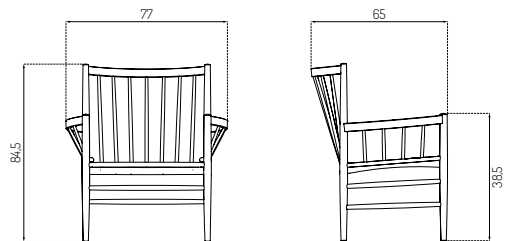

J82 BY JØRGEN BÆKMARK

Oak / Lacquered

Smoked Oak / Oiled

Beech / Black
RAL9005

Type	Lounge chair / Indoor
Dimensions	H: 84,5 cm W: 77 cm D: 65 cm Seat height: 38,5 cm Seat depth: 48 cm
Weight	6,8 kg
Seat	Woven papercord
Legs	Oak (solid) oiled / lacquered Beech (solid) painted
Gloss	5-10
Certifications	FSC® registered trademark Nordic Swan Ecolabel
Colli size	1
Warranty	10 Years
Design year	1962 / 2013
Assembled	Yes