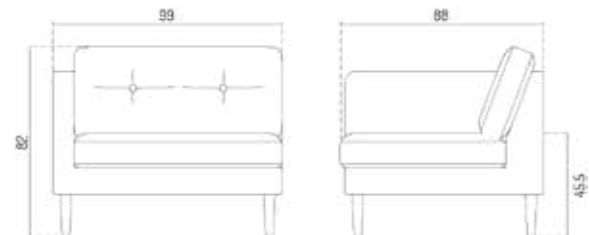

BARCODE	ITEM NUMBER	MATERIAL / LEGS / SEAT	DKK	EUR	EX. VAT / INCL. VAT		GBP	USD
					NOK / SEK			
5715054009194	L42043001100101	Oak/Nature/Beige/Upminster	9.199,20 / 11.499,00	1.295,20 / 1.619,00	14.879,20 / 18.599,00	1.111,20 / 1.389,00	1.559,20 / 1.949,00	
5715054009217	L42043001100103	Oak/Nature/Grey/Camden	9.199,20 / 11.499,00	1.295,20 / 1.619,00	14.879,20 / 18.599,00	1.111,20 / 1.389,00	1.559,20 / 1.949,00	
5715054009200	L42043001100102	Oak/Nature/Dark grey/Edgware	9.199,20 / 11.499,00	1.295,20 / 1.619,00	14.879,20 / 18.599,00	1.111,20 / 1.389,00	1.559,20 / 1.949,00	
5715054009224	L42043001100204	Oak/Nature/Grey-Beige/Ploegwool	11.599,20 / 14.499,00	1.639,20 / 2.049,00	18.799,20 / 23.499,00	1.407,20 / 1.759,00	1.959,20 / 2.449,00	
5715054013252	L42044202140101	Steel/Beige/Upminster	9.199,20 / 11.499,00	1.295,20 / 1.619,00	14.879,20 / 18.599,00	1.111,20 / 1.389,00	1.559,20 / 1.949,00	
5715054013276	L42044202140103	Steel/Grey/Camden	9.199,20 / 11.499,00	1.295,20 / 1.619,00	14.879,20 / 18.599,00	1.111,20 / 1.389,00	1.559,20 / 1.949,00	
5715054013269	L42044202140102	Steel/Dark grey/Edgware	9.199,20 / 11.499,00	1.295,20 / 1.619,00	14.879,20 / 18.599,00	1.111,20 / 1.389,00	1.559,20 / 1.949,00	
5715054013283	L42044202140204	Steel/Grey-Beige/Ploegwool	11.599,20 / 14.499,00	1.639,20 / 2.049,00	18.799,20 / 23.499,00	1.407,20 / 1.759,00	1.959,20 / 2.449,00