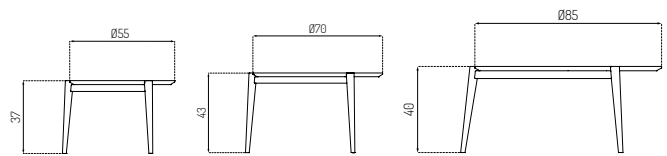

BARCODE	ITEM NUMBER	MATERIAL / COLOUR / SIZE	DKK	EUR	EX. VAT / INCL. VAT		GBP	USD
					NOK / SEK			
5715054014433	D102A101105	Oak / Nature / Ø: 55	2.399,20 / 2.999,00	343,20 / 429,00	3.919,20 / 4.899,00		295,20 / 369,00	407,20 / 509,00
5700381977698	D102101201	Oak / Black / Ø: 55	2.399,20 / 2.999,00	343,20 / 429,00	3.919,20 / 4.899,00		295,20 / 369,00	407,20 / 509,00
5715054014440	D102A201105	Oak / Nature / Ø: 70	2.799,20 / 3.499,00	399,20 / 499,00	4.559,20 / 5.699,00		343,20 / 429,00	479,20 / 599,00
5700381977711	D102201201	Oak / Black / Ø: 70	2.799,20 / 3.499,00	399,20 / 499,00	4.559,20 / 5.699,00		343,20 / 429,00	479,20 / 599,00
5715054014457	D102A301105	Oak / Nature / Ø: 85	3.599,20 / 4.499,00	511,20 / 639,00	5.839,20 / 7.299,00		439,20 / 549,00	607,20 / 759,00
5700380687833	D102301201	Oak / Black / Ø: 85	3.599,20 / 4.499,00	511,20 / 639,00	5.839,20 / 7.299,00		439,20 / 549,00	607,20 / 759,00