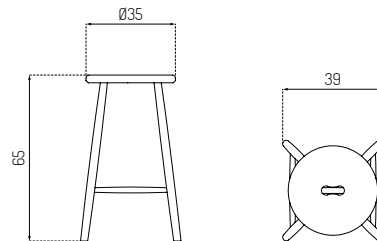

J27B BY BØRGE MOGENSEN

Beech / Black

Type	Bar stool / Indoor
Dimensions	H: 75 cm W: 41,5 cm D: 41,5 cm Seat height: 75 cm Seat depth: 34,5 cm
Weight	3,4 kg
Seat	Beech (solid) lacquered / painted
Legs	Beech (solid) lacquered / painted
Gloss	5-10
Certifications	FSC® registered trademark Nordic Swan Ecolabel
Colli size	1
Warranty	10 Years
Design year	1949 / 2022
Assembled	Yes

J27C BY BØRGE MOGENSEN

Oak / Lacquered

Beech / Lacquered

Beech / Black
RAL9005

Type	Counter / Indoor
Dimensions	H: 65 cm W: 39 cm D: 39 cm Seat height: 65 cm Seat depth: 35 cm
Weight	3,4 kg
Seat	Oak (solid) lacquered Beech (solid) lacquered / painted
Legs	Oak (solid) lacquered Beech (solid) lacquered / painted
Gloss	5-10
Certifications	FSC® registered trademark Nordic Swan Ecolabel
Colli size	1
Warranty	10 Years
Design year	1949 / 2022
Assembled	Yes