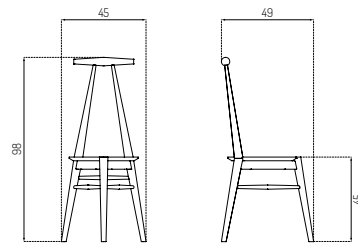

J138 BY ERIK OLE JØRGENSEN

Oak / Oiled

Type	Dining chair / Indoor
Dimensions	H: 88 cm W: 58 cm D: 54 cm Seat height: 45 cm Seat depth: 40 cm Arm rest height: 70 cm
Weight	5,10 kg
Seat	100% linen
Legs	Oak (solid) oiled
Certifications	FSC® registered trademark
Colli size	1
Warranty	10 Years
Design year	1978 / 2023
Assembled	Yes

J157 ANKER BY STINE WEIGELT

Oak / Lacquered

Oak / Black
RAL9005

Type	Chair / Indoor
Dimensions	H: 98 cm W: 45 cm D: 49 cm Seat height: 45 cm Seat depth: 39 cm
Weight	5,5 kg
Seat	Oak (solid) lacquered / painted
Legs	Oak (solid) lacquered / painted
Gloss	5-10
Certifications	FSC® registered trademark
Colli size	1
Warranty	10 Years
Design year	2016
Assembled	Yes