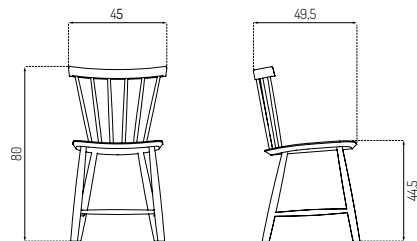

J45 BY BØRGE MOGENSEN

Oak / Lacquered

Type	Dining chair / Indoor
Dimensions	H: 79 cm W: 50 cm D: 49 cm Seat height: 45 cm Seat depth: 39 cm
Weight	4,4 kg
Seat	Oak (vener) lacquered / painted
Legs	Oak (solid) oiled / painted
Gloss	5-10
Certifications	FSC® registered trademark
Colli size	1
Warranty	10 Years
Design year	1950 / 2019
Assembled	Yes

J46 BY POUL M. VOLTHER

Oak / Oiled

Type	Dining chair / Indoor
Dimensions	H: 80 cm W: 45 cm D: 49,5 cm Seat height: 44,5 cm Seat depth: 38,5 cm
Weight	4,2 kg
Seat	Oak (veneer) oiled Beech (vener) painted / lacquered
Legs	Oak (solid) oiled Beech (solid) painted / lacquered
Gloss	5-10
Certifications	FSC® registered trademark Nordic Swan Ecolabel
Colli size	1
Warranty	10 Years
Design year	1956 / 2013
Assembled	Yes

J46 2 PCS. BY POUL M. VOLTHER

Oak / Oiled

Type	Dining chair / Indoor
Dimensions	H: 80 cm W: 45 cm D: 49,5 cm Seat height: 44,5 cm Seat depth: 38,5 cm
Weight	4,2 kg
Seat	Oak (veneer) oiled Beech (vener) painted / lacquered
Legs	Oak (solid) oiled Beech (solid) painted / lacquered
Gloss	5-10
Certifications	FSC® registered trademark Nordic Swan Ecolabel
Colli size	1
Warranty	10 Years
Design year	1956 / 2013
Assembled	Yes