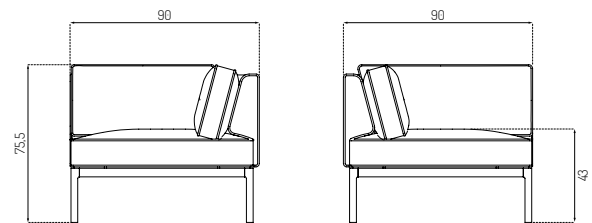

L37 7-9-13 BY THOMAS E. ALKEN MTO / LEFT CORNER 90 CM

NEW

Oak / Blue / Ploegwool 43 MTO

Type	Module Sofa / Indoor
Dimensions	H: 75,5 cm W: 90 cm D: 90 cm Seat height: 43 cm Seat depth: 61,5 cm
Weight	33 kg
Seat	Main Line Flax Monza Tangent Ploegwool Grian Cosmo Olbia (see more information on page 80)
Legs	Oak (solid) lacquered
Gloss	5
Certifications	FSC® registered trademark
Colli size	1
Warranty	10 Years
Design year	2019
Assembled	Yes