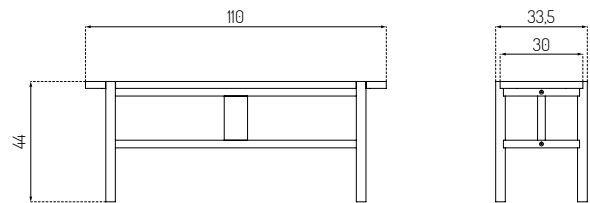

J160 SØS BY STINE WEIGELT

NEW

Oak / Oiled

Beech / Black
RAL9005

Type	Stool / Indoor
Dimensions	H: 45 cm W: 35 cm D: 37 cm Seat height: 45 cm
Weight	4,1 kg
Seat	Oak (solid) Oiled / painted
Legs	Oak (solid) Oiled / painted
Gloss	5-10
Certifications	FSC® registered trademark
Colli size	1
Warranty	10 Years
Design year	2017
Assembled	Yes

J177 HAVNEHOLMEN BY EMIL REIMERT

Benches & Stools

Oak / Lacquered

Type	Bench / Indoor
Dimensions	H: 44 cm W: 110 cm D: 33,5 cm Seat height: 44 cm Seat depth: 30 cm
Weight	9,1 kg
Seat	Oak (solid) lacquered / painted
Legs	Oak (solid) lacquered / painted
Gloss	5-10
Certifications	FSC® registered trademark
Colli size	1
Warranty	10 Years
Design year	2021
Assembled	No