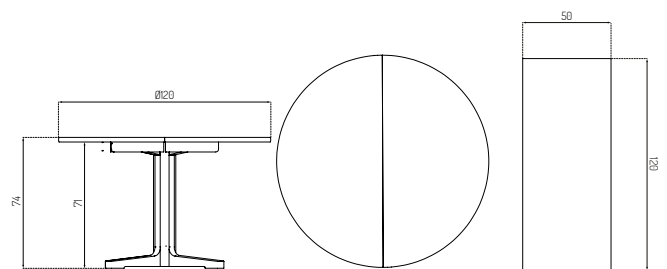

BARCODE	ITEM NUMBER	MATERIAL / COLOUR / LEAF	DKK	EUR	EX. VAT / INCL. VAT		GBP	USD
					NOK / SEK			
5715054012163	C69E300105112	Oak / Nature / Table w. 0 leaves	15.999,20 / 19.999,00	2.255,20 / 2.819,00	25.919,20 / 32.399,00	1.935,20 / 2.419,00	2.703,20 / 3.379,00	
5715054012170	C69E2T300105112	Oak / Nature / Table w. 2 leaves	21.599,20 / 26.999,00	3.047,20 / 3.809,00	34.959,20 / 43.699,00	2.615,20 / 3.269,00	3.647,20 / 4.559,00	
5715054012194	C69ETIL3002011222	Leaf / Oak / Black / 1 pcs.	3.199,20 / 3.999,00	455,20 / 569,00	5.199,20 / 6.499,00	391,20 / 489,00	543,20 / 679,00