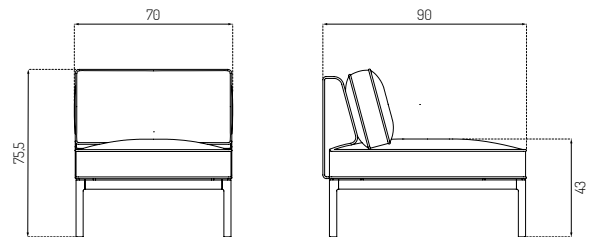

Type	Module Sofa / Indoor
Dimensions	H: 75,5 cm W: 70 cm D: 90 cm Seat height: 43 cm Seat depth: 61,5 cm
Weight	28 kg
Seat	Main Line Flax Monza Tangent Ploegwool Grian Cosmo Olbia (see more information on page 80)
Legs	Oak (solid) lacquered
Gloss	5
Certifications	FSC® registered trademark
Colli size	1
Warranty	10 Years
Design year	2019
Assembled	Yes