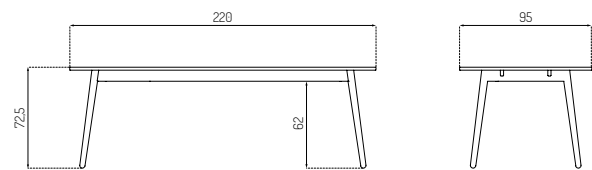

C35C BY POUL M. VOLTHER

Oak / Lacquered

Oak / Mushroom
Linoleum 4176Oak / Dark Grey
Linoleum 4155Oak / Black
Linoleum 4023Oak / Olive
Linoleum 4184

Type	Dining table / Indoor
Dimensions	H: 72,5 cm W: 220 cm D: 95 cm Leg to leg - top: 180,5
Weight	43 kg
Table top	Oak (veneer) lacquered / linoleum
Legs	Oak (solid) lacquered
Gloss	5-10
Certifications	FSC® registered trademark (Oak)
Colli size	1
Warranty	10 Years
Design year	1954 / 2013
Assembled	Flat packed