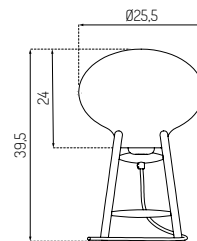

BARCODE	ITEM NUMBER	MATERIAL/COLOUR/CORD/GLASS	DKK	EUR	EX. VAT / INCL. VAT		USD
					NOK / SEK	GBP	
570038440549	U407110	Walnut / Nature / Black / Clear	1.599,20 / 1.999,00	231,20 / 289,00	2.639,20 / 3.299,00	199,20 / 249,00	271,20 / 339,00
5700383081720	U4071210	Walnut / Nature / Black / Opal	1.599,20 / 1.999,00	231,20 / 289,00	2.639,20 / 3.299,00	199,20 / 249,00	271,20 / 339,00
5715054004892	U4L30110022	Oak / Nature / Black / Opal	1.599,20 / 1.999,00	231,20 / 289,00	2.639,20 / 3.299,00	199,20 / 249,00	271,20 / 339,00
5715054004908	U4L30201021	Oak / Black / Black / Clear	1.599,20 / 1.999,00	231,20 / 289,00	2.639,20 / 3.299,00	199,20 / 249,00	271,20 / 339,00
5715054004915	U4L30201022	Oak / Black / Black / Opal	1.599,20 / 1.999,00	231,20 / 289,00	2.639,20 / 3.299,00	199,20 / 249,00	271,20 / 339,00
5715054007893	U4L30110024	Oak / Nature / Black / Smoked	1.599,20 / 1.999,00	231,20 / 289,00	2.639,20 / 3.299,00	199,20 / 249,00	271,20 / 339,00
5715054007909	U4L30110025	Oak / Nature / Black / Amberr	1.599,20 / 1.999,00	231,20 / 289,00	2.639,20 / 3.299,00	199,20 / 249,00	271,20 / 339,00
5715054007916	U4L30201024	Oak / Black / Black / Smoked	1.599,20 / 1.999,00	231,20 / 289,00	2.639,20 / 3.299,00	199,20 / 249,00	271,20 / 339,00
5715054007923	U4L30201025	Oak / Black / Black / Amber	1.599,20 / 1.999,00	231,20 / 289,00	2.639,20 / 3.299,00	199,20 / 249,00	271,20 / 339,00
5715054008203	U4071410	Walnut / Nature / Black / Smoked	1.599,20 / 1.999,00	231,20 / 289,00	2.639,20 / 3.299,00	199,20 / 249,00	271,20 / 339,00
5715054008210	U4071510	Walnut / Nature / Black / Amber	1.599,20 / 1.999,00	231,20 / 289,00	2.639,20 / 3.299,00	199,20 / 249,00	271,20 / 339,00