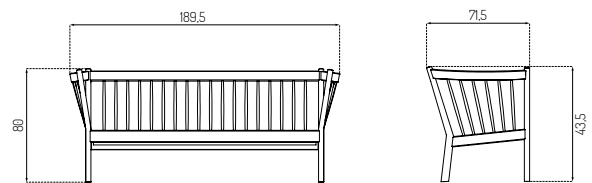

BARCODE	ITEM NUMBER	MATERIAL / LEGS / SEAT	DKK	EUR	EX. VAT / INCL. VAT		GBP	USD
					NOK / SEK			
5715054015799	J14930110143	Oak / Textile / Nature / Green	19.999,20 / 24.999,00	2.815,20 / 3.519,00	32.319,20 / 40.399,00	2.423,20 / 3.029,00	3.383,20 / 4.229,00	
5715054015744	J14930110138	Oak / Textile / Nature / Dark Blue	19.999,20 / 24.999,00	2.815,20 / 3.519,00	32.319,20 / 40.399,00	2.423,20 / 3.029,00	3.383,20 / 4.229,00	
5715054015751	J14930110139	Oak / Textile / Nature / Beige	19.999,20 / 24.999,00	2.815,20 / 3.519,00	32.319,20 / 40.399,00	2.423,20 / 3.029,00	3.383,20 / 4.229,00	
5715054015768	J14930110140	Oak / Textile / Nature / Dark Grey	19.999,20 / 24.999,00	2.815,20 / 3.519,00	32.319,20 / 40.399,00	2.423,20 / 3.029,00	3.383,20 / 4.229,00	
5715054015775	J14930110141	Oak / Textile / Nature / Light Grey	19.999,20 / 24.999,00	2.815,20 / 3.519,00	32.319,20 / 40.399,00	2.423,20 / 3.029,00	3.383,20 / 4.229,00	
5715054015782	J14930110142	Oak / Textile / Nature / Brown	19.999,20 / 24.999,00	2.815,20 / 3.519,00	32.319,20 / 40.399,00	2.423,20 / 3.029,00	3.383,20 / 4.229,00	
5715054003499	J14930110131	Oak / Textile / Nature / Horserug	22.399,20 / 27.999,00	3.159,20 / 3.949,00	36.239,20 / 45.299,00	2.711,20 / 3.389,00	3.783,20 / 4.729,00	
5715054003369	J14930110930	Oak / Leather / Nature / Cognac	22.399,20 / 27.999,00	3.159,20 / 3.949,00	26.239,20 / 45.299,00	2.711,20 / 3.389,00	3.783,20 / 4.729,00	
5715054003345	J14930110929	Oak / Leather / Nature / Black	22.399,20 / 27.999,00	3.159,20 / 3.949,00	26.239,20 / 45.299,00	2.711,20 / 3.389,00	3.783,20 / 4.729,00	

Sofas