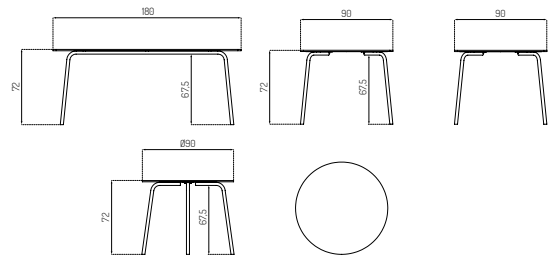

M21 TEGLGAARD BY SALTO & SIGSGAARD

Stone / Steel / 90 x 180 cm

Stone / Steel / 90x90 cm

Stone / Steel / Ø90 cm

Type	Garden table / Outdoor
Dimensions	H: 72 cm B: 90 cm D: 180 cm H: 72 cm B: 90 cm D: 90 cm H: 72 cm Ø: 90 cm
Weight	47,7 kg / 29,5 kg / 23 kg
Material	Sintered stone/ stainless steel
Colli size	Smalle: 1 Large: 2
Warranty	2 Years
Design year	2022
Assembled	No
Outdoor	