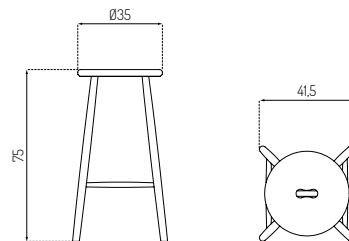

J27B BY BØRGE MOGENSEN

Beech / Black

Type	Bar stool / Indoor
Dimensions	H: 75 cm W: 41,5 cm D: 41,5 cm Seat height: 75 cm Seat depth: 34,5 cm
Weight	3,4 kg
Seat	Beech (solid) lacquered / painted
Legs	Beech (solid) lacquered / painted
Gloss	5-10
Certifications	FSC® registered trademark Nordic Swan Ecolabel
Colli size	1
Warranty	10 Years
Design year	1949 / 2022
Assembled	Yes