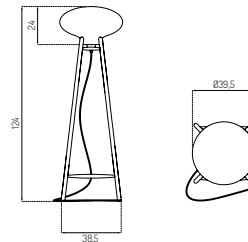

Lighting

BARCODE	ITEM NUMBER	MATERIAL/COLOUR/CORD/GLASS	DKK	EUR	EX. VAT / INCL. VAT		USD
					NOK / SEK	GBP	
5700382203512	U5071210	Walnut / Nature / Black / Opal	3.999,20 / 4.999,00	567,20 / 709,00	6.479,20 / 8.099,00	487,20 / 609,00	679,20 / 849,00
5715054004939	U5L30110022	Oak / Nature / Black / Opal	3.999,20 / 4.999,00	567,20 / 709,00	6.479,20 / 8.099,00	487,20 / 609,00	679,20 / 849,00
5715054004946	U5L30201022	Oak / Black / Black / Opal	3.999,20 / 4.999,00	567,20 / 709,00	6.479,20 / 8.099,00	487,20 / 609,00	679,20 / 849,00
5715054008227	U5071410	Walnut / Nature / Black / Smoked	3.999,20 / 4.999,00	567,20 / 709,00	6.479,20 / 8.099,00	487,20 / 609,00	679,20 / 849,00
57150540079330	U5L30110024	Oak / Nature / Black / Smoked	3.999,20 / 4.999,00	567,20 / 709,00	6.479,20 / 8.099,00	487,20 / 609,00	679,20 / 849,00
57150540079354	U5L30201024	Oak / Black / Black / Smoked	3.999,20 / 4.999,00	567,20 / 709,00	6.479,20 / 8.099,00	487,20 / 609,00	679,20 / 849,00