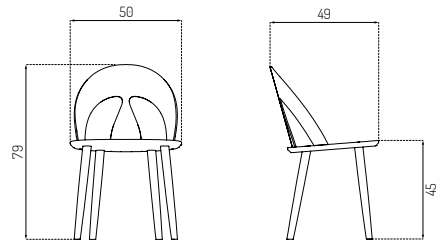

Oak / Oiled

Oak / Brown Stained

Beech / Pure White
RAL9010Beech / Signal Grey
RAL 7004Beech / Traffic Black
RAL9017

Type	Dining chair / Indoor
Dimensions	H: 75 cm W: 52,5 cm D: 51 cm Seat height: 45 cm Seat depth: 42,5 cm Armrest: 73 cm
Weight	6 kg
Seat	Beech (solid) painted Oak (solid) oiled
Legs	Beech (solid) painted Oak (solid) oiled Oak (solid) stained
Gloss	5-10
Certifications	FSC® registered trademark Nordic Swan Ecolabel (oak)
Colli size	1
Warranty	10 Years
Design year	1944 / 2020
Assembled	Yes

J45 BY BØRGE MOGENSEN

Oak / Lacquered

Type	Dining chair / Indoor
Dimensions	H: 79 cm W: 50 cm D: 49 cm Seat height: 45 cm Seat depth: 39 cm
Weight	4,4 kg
Seat	Oak (vener) lacquered / painted
Legs	Oak (solid) oiled / painted
Gloss	5-10
Certifications	FSC® registered trademark
Colli size	1
Warranty	10 Years
Design year	1950 / 2019
Assembled	Yes