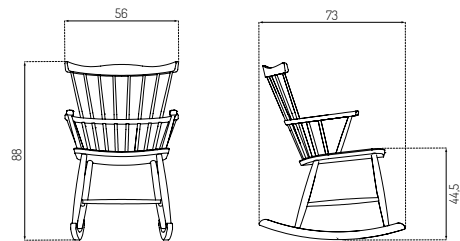

Type	Lounge chair / Indoor
Dimensions	H: 90 cm W: 56 cm D: 62 cm Seat height: 44 cm Seat depth: 40 cm
Weight	7,5 kg
Seat	Oak (vener) lacquered / Oiled Beech (vener) lacquered / painted
Legs	Oak (solid) oiled Beech (solid) lacquered / painted
Gloss	5-10
Certifications	FSC® registered trademark Nordic Swan Ecolabel
Colli size	1
Warranty	10 Years
Design year	1944 / 2013
Assembled	Yes

J52G BY BØRGE MOGENSEN

Oak / Oiled

Type	Rocking chair / Indoor
Dimensions	H: 88 cm W: 56 cm D: 73 cm Seat height: 44,5 cm Seat depth: 40 cm
Weight	7,5 kg
Seat	Oak (vener) lacquered Beech (vener) painted / lacquered
Legs	Oak (solid) lacquered Beech (solid) painted / lacquered
Gloss	5-10
Certifications	FSC® registered trademark
Colli size	1
Warranty	10 Years
Design year	1944 / 2014
Assembled	Yes