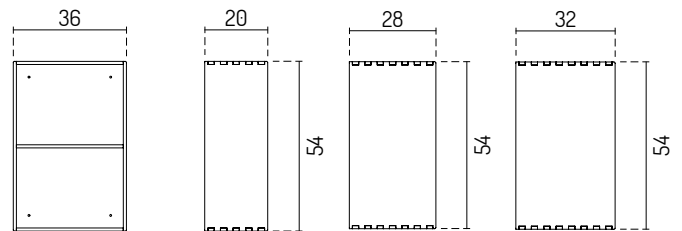

BARCODE	ITEM NUMBER	MATERIAL / COLOUR / DEPTH	DKK	EUR	EX. VAT / INCL. VAT		GBP	USD
					NOK / SEK			
5700380836330	B98B010110	Oak / Nature / D: 20 cm	1.599,20 / 1.999,00	231,20 / 289,00	2.639,20 / 3.299,00	199,20 / 249,00	271,20 / 339,00	
5700380836378	B98B020110	Oak / Nature / D: 28 cm	1.759,20 / 2.199,00	247,20 / 309,00	2.879,20 / 3.599,00	215,20 / 269,00	303,20 / 379,00	
5700381223375	B98B030110	Oak / Nature / D: 32 cm	1.999,20 / 2.499,00	287,20 / 359,00	3.279,20 / 4.099,00	247,20 / 309,00	343,20 / 429,00