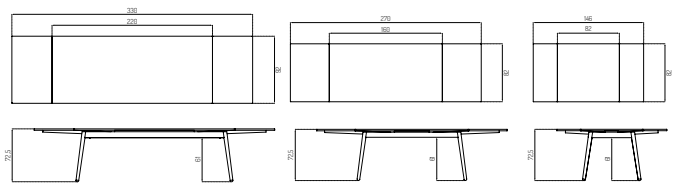

C35 BY POUL M. VOLTHER DINING TABLE WITH DUTCH EXTRACT

Oak / Lacquered / 220 cm

Oak / Lacquered /
160 cmOak / Lacquered /
82 cm

Type	Dining table / Indoor
Dimensions	H: 72,5 x B: 82 x D: 82 / H: 74 x B: 146 x D: 82 Leg to leg - top: 52
	H: 72,5 x B: 160 x D: 82 / H: 74 x B: 270 x D: 82 Leg to leg - top: 129,5
	H: 72,5 x B: 220 x D: 92 / H: 74 x B: 330 x D: 92 Leg to leg - top: 190
Weight	29 kg / 51 kg / 66 kg
Table top	Oak (veneer) lacquered
Legs	Oak (solid) lacquered
Gloss	5-10
Certifications	FSC® registered trademark
Colli size	1
Warranty	10 Years
Design year	1954 / 2022
Assembled	Flat packed