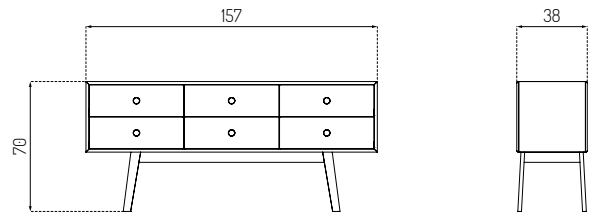

BARCODE	ITEM NUMBER	MATERIAL / COLOUR	DKK	EUR	EX. VAT / INCL. VAT NOK / SEK	GBP	USD
5700381164593	A8630110052	Oak / Nature	13.599,20 / 16.999,00	1.919,20 / 2.399,00	21.999,20 / 27.499,00	1.647,20 / 2.059,00	2.303,20 / 2.879,00