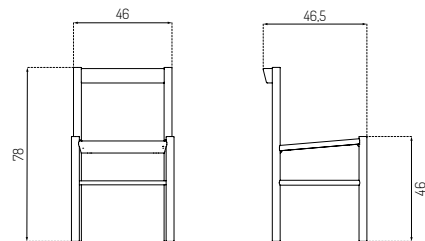

BARCODE

5715054012941

5715054012958

ITEM NUMBER

J178S300113011

J178S300113021

LEGS / SEAT / COLOUR

Oak / Woven / Nature

Oak / Nature

DKK

2.799,20 / 3.499,00

2.399,20 / 2.999,00

EUR

399,20 / 499,00

343,20 / 429,00

EX. VAT / INCL. VAT

NOK / SEK

4.559,20 / 5.699,00

3.919,20 / 4.899,00

GBP

343,20 / 429,00

295,20 / 369,00

USD

479,20 / 599,00

407,20 / 509,00