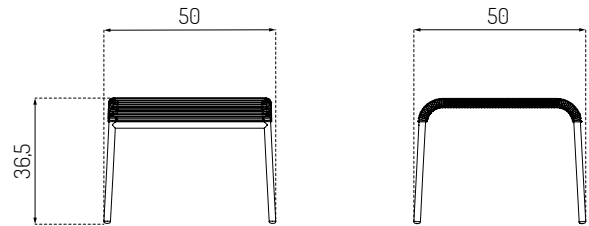

M20S TEGLGAARD BY SALTO & SIGSGAARD

Steel / Black

Steel / Brown

Steel / Green

Steel / Light Grey

Type	Footrest / Outdoor
Dimensions	H: 36,5 cm W: 50 cm D: 50,5 cm
Weight	3,66 kg
Seat	100% Polyester
Legs	Stainless steel
Colli size	1
Warranty	2 Years
Design year	2022
Assembled	Yes
Outdoor	