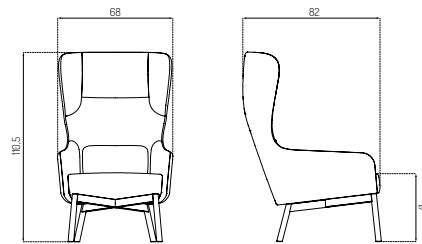

L35 GEJSA BY FOERSOM & HIORT-LORENZEN

NEW

Oak / Monza

Oak / Green MLF32

Oak / Dark Blue MLF36

Type	Wing chair / Indoor
Dimensions	H: 110,5 cm W: 68 cm D: 82 cm Seat height: 41 cm Seat depth: 54 cm
Weight	20 kg
Seat	Main Line Flax: 75% Virgin Wool, 25% Flax Colour: Green MLF32, Blue MLF36 Supplier: Camira fabrics Martindale: 50.000 Monza: 28% Acrylic, 24% cotton, 20% viscose Colour: Light beige Supplier: Deploeg Martindale: 80.000
Legs	Oak (solid) lacquered
Gloss	5-10
Certifications	FSC® registered trademark
Colli size	1
Warranty	10 Years
Design year	2016
Assembled	Yes

L40 BELLAMIE BY POUL M. VOLTHER

Steel / Black / Grey Edgware MLF28

Type	Lounge chair / Indoor
Dimensions	H: 75,5 cm W: 65 cm D: 77 cm Seat height: 40,5 cm Seat depth: 52,5 cm
Weight	12,5 kg
Seat	Main Line Flax: 75% Virgin wool, 25% Flax Colour: Upminster MLF20, Edgware MLF28 Supplier: Camira fabrics Martindale: 50.000
Legs	Steel / Painted / Brushed
Colli size	1
Warranty	10 Years
Design year	1969 / 2021
Assembled	Yes