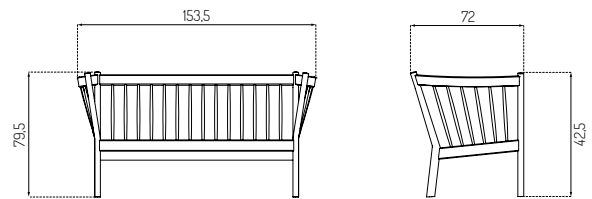

Sofas

BARCODE	ITEM NUMBER	MATERIAL / LEGS / SEAT	DKK	EUR	EX. VAT / INCL. VAT		GBP	USD
					NOK / SEK			
5715054015652	J14830110143	Oak / Textile / Nature / Green	17.599,20 / 21.999,00	2.479,20 / 3.099,00	28.479,20 / 35.599,00	21.272,00 / 2.659,00	2.975,20 / 3.719,00	
5715054015607	J14830110138	Oak / Textile / Nature / Dark Blue	17.599,20 / 21.999,00	2.479,20 / 3.099,00	28.479,20 / 35.599,00	21.272,00 / 2.659,00	2.975,20 / 3.719,00	
5715054015614	J14830110139	Oak / Textile / Nature / Beige	17.599,20 / 21.999,00	2.479,20 / 3.099,00	28.479,20 / 35.599,00	21.272,00 / 2.659,00	2.975,20 / 3.719,00	
5715054015621	J14830110140	Oak / Textile / Nature / Dark Grey	17.599,20 / 21.999,00	2.479,20 / 3.099,00	28.479,20 / 35.599,00	21.272,00 / 2.659,00	2.975,20 / 3.719,00	
5715054015638	J14830110141	Oak / Textile / Nature / Light Grey	17.599,20 / 21.999,00	2.479,20 / 3.099,00	28.479,20 / 35.599,00	21.272,00 / 2.659,00	2.975,20 / 3.719,00	
5715054015645	J14830110142	Oak / Textile / Nature / Brown	17.599,20 / 21.999,00	2.479,20 / 3.099,00	28.479,20 / 35.599,00	21.272,00 / 2.659,00	2.975,20 / 3.719,00	
5715054003475	J14830110131	Oak / Textile / Nature / Horserug	21.599,20 / 26.999,00	3.047,20 / 3.809,00	34.959,20 / 43.699,00	2.615,20 / 3.269,00	3.647,20 / 4.559,00	
5715054003321	J14830110930	Oak / Leather / Nature / Cognac	21.599,20 / 26.999,00	3.047,20 / 3.809,00	34.959,20 / 43.699,00	2.615,20 / 3.269,00	3.647,20 / 4.559,00	
5715054003307	J14830110929	Oak / Leather / Nature / Black	21.599,20 / 26.999,00	3.047,20 / 3.809,00	34.959,20 / 43.699,00	2.615,20 / 3.269,00	3.647,20 / 4.559,00