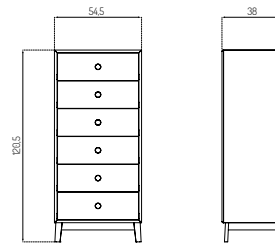

BARCODE	ITEM NUMBER	MATERIAL / COLOUR	DKK	EUR	EX. VAT / INCL. VAT NOK / SEK	GBP	USD
5700383673123	A8730110052	Oak / Nature	13.599,20 / 16.999,00	1.919,20 / 2.399,00	21.999,20 / 27.499,00	1.647,20 / 2.059,00	2.303,20 / 2.879,00