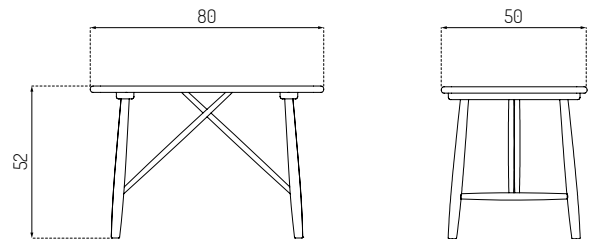

P10 BY BØRGE MOGENSEN

Beech / Lacquered

Beech / Blue
NCS 5040-R80B

Beech / Red
NCS 4050-Y70R

Type	Children's table / Indoor
Dimensions	H: 52 cm W: 80 cm D: 50 cm
Weight	10,3 kg
Base	Beech (solid) lacquered / painted
Legs	Beech (solid) lacquered / painted
Gloss	5-10
Certifications	FSC® registered trademark Nordic Swan Ecolabel
Colli size	1
Warranty	10 Years
Design year	1946 / 2018
Assembled	Yes