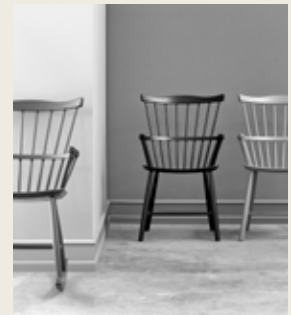

2017 | STORE OPENING

FDB Møbler grew quickly and in 2017, the first physical store was opened in Lyngby, north of Copenhagen. "We knew very well that these were some fine products, but we had no idea how strongly people felt about our legacy, and how well-known FDB Møbler actually was," Ole Kiel, CEO.