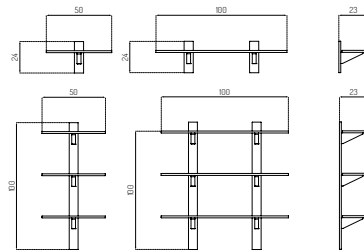

B100 BY LAURA BILDE

Oak / Oiled

Oak / Oiled

Oak / Oiled

Oak / Oiled

Type	Shelf / Indoor
Dimensions	H: 24 cm W: 50 cm D: 22,5 cm H: 24 cm W: 100 cm D: 22,5 cm H: 100 cm W: 50 cm D: 22,5 cm H: 100 cm W: 100 cm D: 22,5 cm
Weight	2 / 4 / 5 / 10 kg
Material	Oak oiled
Gloss	5 - 10
Certifications	FSC® registered trademark
Colli size	1
Warranty	10 Years
Design year	2023
Assembled	Yes
Max. 20 kg per shelf	