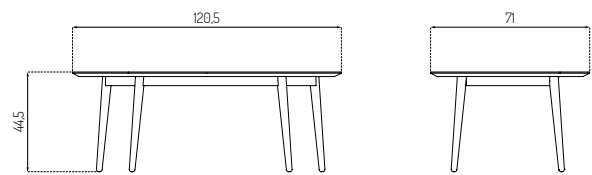

D102 SØS BY STINE WEIGELT

NEW

Oak / Oiled

Type	Coffee table / Indoor
Dimensions	H: 37 cm Ø: 55 cm H: 43 cm Ø: 70 cm H: 40 cm Ø: 85 cm
Weight	7 / 10,5 / 13 kg
Table top	Oak (solid) Oiled
Legs	Oak (solid) Oiled
Gloss	5 - 10
Certifications	FSC® registered trademark
Colli size	1
Warranty	10 Years
Design year	2017
Assembled	Yes

D103 ANHOLT BY MOT & BERGSTRØM

Oak / Oiled

Type	Coffee table / Indoor
Dimensions	H: 44,5 cm W: 120,5 cm D: 71 cm
Weight	25 kg
Table top	Oak (solid) oiled
Legs	Oak (solid) oiled
Gloss	5 - 10
Certifications	FSC® registered trademark
Colli size	1
Warranty	10 Years
Design year	2019
Assembled	Yes