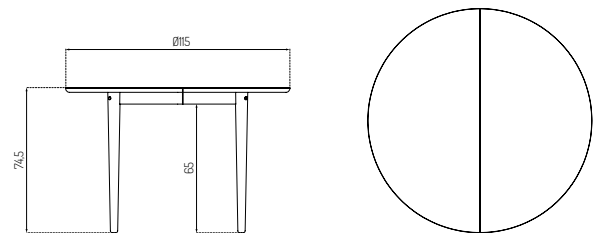

C62E BJØRK BY UNIT10

Oak / Oiled

Oak / Black

Beech / Grey

Beech / Black

Oak / oiled
w. 2 oak leaves

Type	Dining table / Extension leaf / Indoor
Dimensions	H: 74 cm Ø: 115 cm Leg to leg - top: 59,5 cm H: 6 cm W: 50 cm D: 115 cm
Weight	35,5 / 11 kg
Table top	Oak (solid) oiled / painted
Legs	Oak (solid) oiled / painted
Gloss	5-10
Certifications	FSC® registered trademark
Colli size	1
Warranty	10 Years
Design year	2017
Assembled	Flat packed