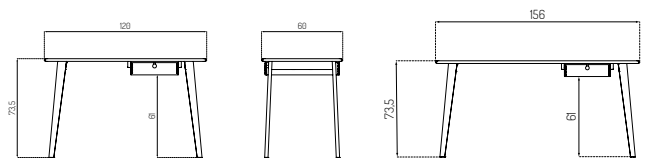

C67 BUTLER BY FOERSOM & HIORT-LORENZEN

Oak / Lacquered /
W: 120 cm

Oak / Lacquered /
W: 156 cm

Type	Desk / Indoor
Dimensions	H: 73 cm W: 120 cm D: 60 cm Leg to Drawer - top: 47,5 cm
	H: 73 cm W: 156 cm D: 60 cm Leg to Drawer - top: 80 cm
Weight	20 / 23 kg
Base	Oak (venéer) lacquered
Legs	Oak (solid) lacquered
Gloss	5-10
Certifications	FSC® registered trademark
Colli size	1
Warranty	10 Years
Design year	2019
Assembled	Flat packed