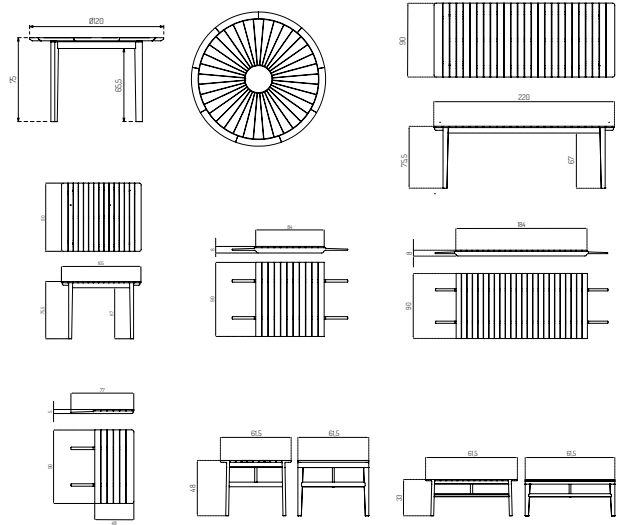

M1-M19 + M27 SAMMEN BY THOMAS E. ALKEN

M27 Table

Dimensions:

M27 Table	H: 76 Ø120	Weight: 29 kg
M2 Table	H: 76 W: 220 D: 90 cm	Weight: 33 kg
M3 Table	H: 76 W: 105 D: 90 cm	Weight: 21 kg
M4 Middle leaf	H: 8 W: 90 D: 84 cm H: 8 W: 90 D: 185 cm	Weight: 11 kg Weight: 22 kg
M5 Extension leaf	H: 5 W: 78 D: 90 cm	Weight: 6 kg
M19 Lounge table	H: 48 W: 62 D: 62 cm	Weight: 7 kg
M19 Lounge table	H: 33 W: 62 D: 62 cm	Weight: 6,8 kg
Material	Teak - Oiled	
Warranty	2 Years	
Design year	2014	
Assembled	Yes	
Certifications	FSC® registered trademark	
Outdoor		