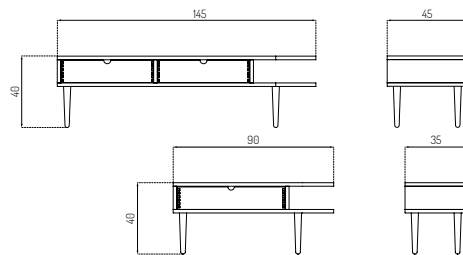

Benches & stools

J83 by Jørgen Bækmark

F24 BY MOT & BERGSTRØM

Oak / Lacquered

Oak / Lacquered

Type	Bench / Indoor
Dimensions	Large: H: 40 cm W: 145 cm D: 45 cm Small: H: 40 cm W: 90 cm D: 35 cm Seat height: 40 cm Seat depth: 35 / 45 cm
Weight	31,5 / 19 kg
Seat	Oak (solid) lacquered
Legs	Oak (solid) lacquered
Gloss	5-10
Certifications	FSC® registered trademark
Colli size	1
Warranty	10 Years
Design year	2017
Assembled	No