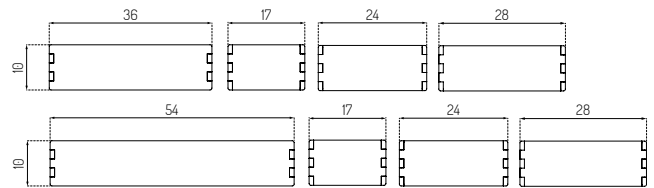

BARCODE	ITEM NUMBER	MATERIAL / MATCH	DKK	EX. VAT / INCL. VAT			
				EUR	NOK / SEK	GBP	USD
5700380836293	B98S040110	Oak / H:10 B: 36 D: 17 (Plinth for standing)	559,20 / 699,00	79,20 / 99,00	959,20 / 1199,00	71,20 / 89,00	95,20 / 119,00
5700380836217	B98S050110	Oak / H:10 B: 36 D: 24 (Plinth for standing)	639,20 / 799,00	95,20 / 119,00	1.039,20 / 1.299,00	79,20 / 99,00	111,20 / 139,00
5700384209444	B98S060110	Oak / H:10 B: 36 D: 28 (Plinth for standing)	719,20 / 899,00	103,20 / 129,00	1.199,20 / 1.499,00	87,20 / 109,00	127,20 / 159,00
5700380836255	B98S070110	Oak / H:10 B: 54 D: 17 (Plinth for laying)	559,20 / 699,00	79,20 / 99,00	959,20 / 1.199,00	71,20 / 89,00	95,20 / 119,00
5700380836149	B98S080110	Oak / H:10 B: 54 D: 24 (Plinth for laying)	639,20 / 799,00	95,20 / 119,00	1.039,20 / 1.299,00	79,20 / 99,00	111,20 / 139,00
5700384650505	B98S090110	Oak / H:10 B: 54 D: 28 (Plinth for laying)	719,20 / 899,00	103,20 / 129,00	1.199,20 / 1.499,00	87,20 / 109,00	127,20 / 159,00