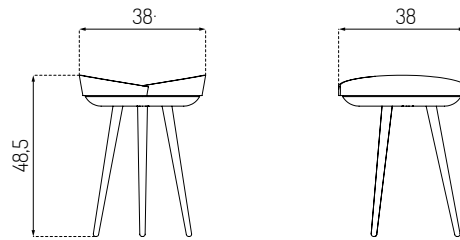

BARCODE	ITEM NUMBER	MATERIAL / COLOUR	DKK	EUR	EX. VAT / INCL. VAT		GBP	USD
					NOK / SEK			
5715054002805	D1061300110	Oak / Nature	1599,20 / 1999,00	231,20 / 289,00	2639,20 / 3299,00		199,20 / 249,00	271,20 / 339,00
5715054006766	D1061300201	Oak / Black	1599,20 / 1999,00	231,20 / 289,00	2639,20 / 3299,00		199,20 / 249,00	271,20 / 339,00
5715054002812	D1061310201	Beech / Black	1599,20 / 1999,00	231,20 / 289,00	2639,20 / 3299,00		199,20 / 249,00	271,20 / 339,00
5715054007626	D1061310301	Beech / Silk Grey	1599,20 / 1999,00	231,20 / 289,00	2639,20 / 3299,00		199,20 / 249,00	271,20 / 339,00
5715054007633	D1061310401	Beech / Dark Grey	1599,20 / 1999,00	231,20 / 289,00	2639,20 / 3299,00		199,20 / 249,00	271,20 / 339,00