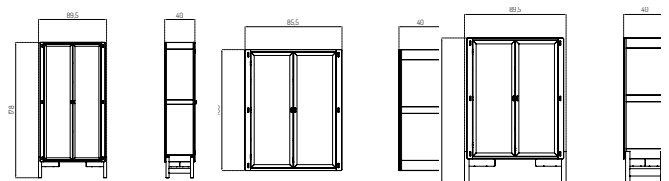

BARCODE	ITEM NUMBER	MATERIAL / COLOUR / SIZE	DKK	EUR	EX. VAT / INCL. VAT		GBP	USD
					NOK / SEK			
5715054007077	A903011001	Oak / Nature / 178 cm	14.399,20 / 17.999,00	2.031,20 / 2.539,00	23.279,20 / 29.099,00		1.743,20 / 2.179,00	2.431,20 / 3.039,00
5715054007084	A903011002	Oak / Nature / 127 cm	12.799,20 / 15.999,00	1.807,20 / 2.259,00	20.719,20 / 25.899,00		1.551,20 / 1.939,00	2.167,20 / 2.709,00
5715054007091	A903011003	Oak / Nature / 106 cm	11.199,20 / 13.999,00	1.583,20 / 1.979,00	18.159,20 / 22.699,00		1.359,20 / 1.699,00	1.895,20 / 2.369,00
5715054007664	A903120103	Beech / Black / 106 cm	10.799,20 / 13.499,00	1.519,20 / 1.899,00	17.519,20 / 21.899,00		1.311,20 / 1.639,00	1.823,20 / 2.279,00