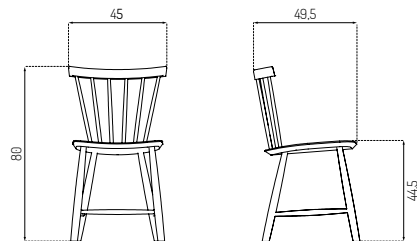

J45 BY BØRGE MOGENSEN

Oak / Lacquered

Type	Dining chair / Indoor
Dimensions	H: 79 cm W: 50 cm D: 49 cm Seat height: 45 cm Seat depth: 39 cm
Weight	4,4 kg
Seat	Oak (vener) lacquered / painted
Legs	Oak (solid) oiled / painted
Gloss	5-10
Certifications	FSC® registered trademark
Colli size	1
Warranty	10 Years
Design year	1950 / 2019
Assembled	Yes

J46 BY POUL M. VOLTHER

Oak / Oiled

Type	Dining chair / Indoor
Dimensions	H: 80 cm W: 45 cm D: 49,5 cm Seat height: 44,5 cm Seat depth: 38,5 cm
Weight	4,2 kg
Seat	Oak (veneer) oiled Beech (vener) painted / lacquered
Legs	Oak (solid) oiled Beech (solid) painted / lacquered
Gloss	5-10
Certifications	FSC® registered trademark Nordic Swan Ecolabel
Colli size	1
Warranty	10 Years
Design year	1956 / 2013
Assembled	Yes