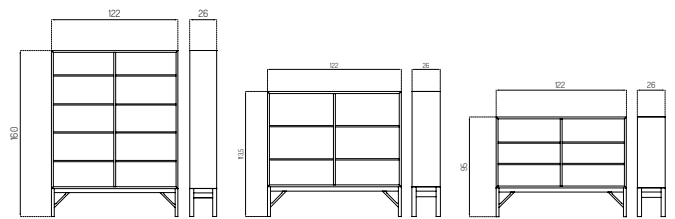

BARCODE	ITEM NUMBER	MATERIAL / COLOUR / SIZE	DKK	EUR	EX. VAT / INCL. VAT		GBP	USD
					NOK / SEK			
5715054008777	A1543011003	Oak / Nature / H: 160 cm	13.599,20 / 16.999,00	1.919,20 / 2.399,00	21.999,20 / 27.499,00		1.647,20 / 2.059,00	2.303,20 / 2.879,00
5715054008753	A1523011001	Oak / Nature / H: 113,5 cm	11.199,20 / 13.999,00	1.583,20 / 1.979,00	18.159,20 / 22.699,00		1.359,20 / 1.699,00	1.895,20 / 2.369,00
5715054008760	A1533011002	Oak / Nature / H: 93,5 cm	10.399,20 / 12.999,00	1.463,20 / 1.829,00	16.799,20 / 20.999,00		1.263,20 / 1.579,00	1.759,20 / 2.199,00
5715054008784	A15030110	Oak / Nature / Shelf	639,20 / 799,00	95,20 / 119,00	1039,20 / 1299,00		79,20 / 99,00	111,20 / 139,00