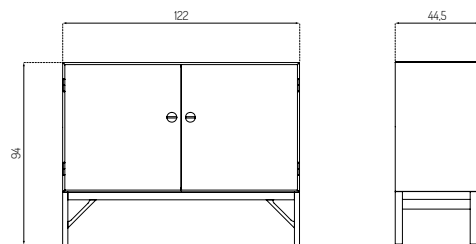

A232 BY BØRGE MOGENSEN

Oak / Lacquered

Oak / Drawer / Small

Oak / Drawer / Large

Oak / Shelf

Type	Sideboard / Indoor
Dimensions	H: 94 cm W: 122 cm D: 44,5 cm H: 1,2 cm W: 58 cm D: 39 cm (Shelf) H: 4,5 cm W: 58 cm D: 39 cm (Small drawer) H: 9,5 cm W: 58 cm D: 39 cm (Large drawer)
Weight	60 / 1,5 / 2 / 3 kg
Base	Oak (venéer) lacquered
Legs	Oak (solid) lacquered
Gloss	5-10
Certifications	FSC® registered trademark
Colli size	1
Warranty	10 Years
Design year	1964 / 2022
Assembled	Yes
Four shelves included	