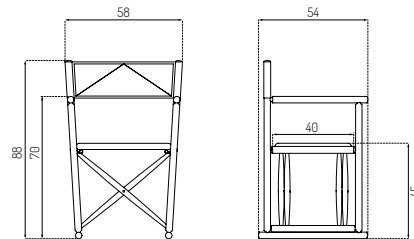

J80 BY JØRGEN BÆKMARK

Oak / Lacquered

Type	Dining chair / Indoor
Dimensions	H: 82 cm W: 50 cm D: 50 cm Seat height: 45 cm Seat depth: 39,5 cm
Weight	5,8 kg
Seat	Woven papercord
Legs	Oak (solid) oiled / lacquered Beech (solid) painted / Soap treated
Gloss	5-10
Certifications	FSC® registered trademark Nordic Swan Ecolabel
Colli size	1
Warranty	10 Years
Design year	1962 / 2014
Assembled	Yes

J81 BY JØRGEN BÆKMARK

Oak / Lacquered

Type	Dining chair / Indoor
Dimensions	H: 82 cm W: 65 cm D: 53,5 cm Seat height: 45 cm Seat depth: 40,5 cm
Weight	6,4 kg
Seat	Woven papercord
Legs	Oak (solid) oiled / lacquered Beech (solid) painted / Soap treated
Gloss	5-10
Certifications	FSC® registered trademark Nordic Swan Ecolabel
Colli size	1
Warranty	10 Years
Design year	1962 / 2014
Assembled	Yes

J138 BY ERIK OLE JØRGENSEN

Oak / Oiled

Type	Dining chair / Indoor
Dimensions	H: 88 cm W: 58 cm D: 54 cm Seat height: 45 cm Seat depth: 40 cm Arm rest height: 70 cm
Weight	5,10 kg
Seat	100% linen
Legs	Oak (solid) oiled
Certifications	FSC® registered trademark
Colli size	1
Warranty	10 Years
Design year	1978 / 2023
Assembled	Yes