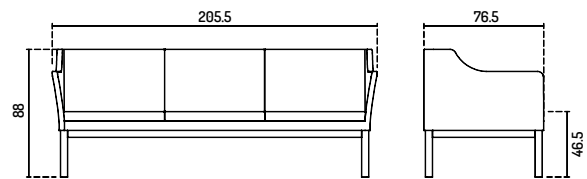

L43 MK46 BY MOGENS KOCH

Oak / Beige / Prairie

Oak / Cognac

Oak / Black

Type	Sofa / Indoor
Dimensions	H: 82 cm B: 203 cm x D: 77 cm Seat height: 46,5 cm Seat depth: 56,5 cm
Weight	57 kg
Seat	Prairie 90: 40% Viscose, 30% Polyester 25% Cotton, 5% Polyamide Colour: Beige 90 Supplier: De Ploeg Martindale: 90.000 Zea Leather Colour: Cognac, black Supplier: Spoor Semi-aniline - Soft full covered and slightly corrected uniform look
Legs	Oak (solid) lacquered
Gloss	5-10
Certifications	FSC® registered trademark
Colli size	1
Warranty	10 Years
Design year	1947 / 2023
Assembled	No