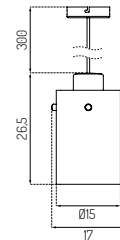

BARCODE	ITEM NUMBER	MATERIAL/COLOUR/CORD	DKK	EUR	EX. VAT / INCL. VAT		USD
					NOK / SEK	GBP	
5715054008494	U1030110101	Oak / White / White Cord	999,20 / 1.249,00	143,20 / 179,00	1.679,20 / 2.099,00	127,20 / 159,00	175,20 / 219,00
5715054008531	U1030110104	Oak / Silk Grey / White Cord	999,20 / 1.249,00	143,20 / 179,00	1.679,20 / 2.099,00	127,20 / 159,00	175,20 / 219,00
5715054008524	U1030110105	Oak / Dusty Blue / White Cord	999,20 / 1.249,00	143,20 / 179,00	1.679,20 / 2.099,00	127,20 / 159,00	175,20 / 219,00
5715054008500	U1030110202	Oak / Black / Black Cord	999,20 / 1.249,00	143,20 / 179,00	1.679,20 / 2.099,00	127,20 / 159,00	175,20 / 219,00