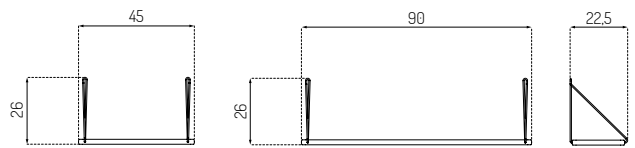

BARCODE	ITEM NUMBER	MATERIAL / COLOUR / SIZE	DKK	EX. VAT / INCL. VAT			
				EUR	NOK / SEK	GBP	USD
5715054007107	B1451021101	Oak / Metal / Nature / Black / 45 cm	799,20 / 999,00	119,20 / 149,00	1.359,20 / 1.699,00	103,20 / 129,00	135,20 / 169,00
5715054007114	B1451021102	Oak / Metal / Nature / Steel / 45 cm	799,20 / 999,00	119,20 / 149,00	1.359,20 / 1.699,00	103,20 / 129,00	135,20 / 169,00
5715054007442	B1452021101	Oak / Metal / Nature / Black / 90 cm	959,20 / 1.199,00	135,20 / 169,00	1.599,20 / 1.999,00	119,20 / 149,00	167,20 / 209,00
5715054007459	B1452021102	Oak / Metal / Nature / Steel / 90 cm	959,20 / 1.199,00	135,20 / 169,00	1.599,20 / 1.999,00	119,20 / 149,00	167,20 / 209,00