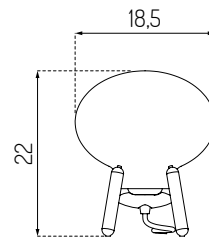

BARCODE	ITEM NUMBER	MATERIAL/COLOUR/CORD/GLASS	DKK	EUR	EX. VAT / INCL. VAT		USD
					NOK / SEK	GBP	
5715054008470	U607110021	Walnut / Nature/ Black / Clear	999,20 / 1.249,00	143,20 / 179,00	1.679,20 / 2.099,00	127,20 / 159,00	175,20 / 219,00
5715054008487	U607110022	Walnut / Nature/ Black / Opal	999,20 / 1.249,00	143,20 / 179,00	1.679,20 / 2.099,00	127,20 / 159,00	175,20 / 219,00
5715054008449	U630110022	Oak / Nature / Black / Opal	999,20 / 1.249,00	143,20 / 179,00	1.679,20 / 2.099,00	127,20 / 159,00	175,20 / 219,00
5715054008463	U630201022	Oak / Black / Black / Opal	999,20 / 1.249,00	143,20 / 179,00	1.679,20 / 2.099,00	127,20 / 159,00	175,20 / 219,00
5715054008456	U630201021	Oak / Black / Black / Clear	999,20 / 1.249,00	143,20 / 179,00	1.679,20 / 2.099,00	127,20 / 159,00	175,20 / 219,00