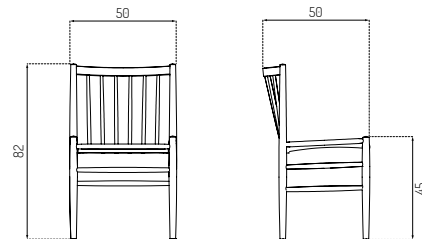

J67 BY EJVIND A. JOHANSSON

Oak / Lacquered

Type	Dining chair / Indoor
Dimensions	H: 80 cm W: 50,5 cm D: 49 cm Seat height: 45 cm Seat depth: 40,5 cm
Weight	6 kg
Seat	Oak (veneer) lacquered
Legs	Oak (solid) lacquered Beech (solid) painted
Gloss	5-10
Certifications	FSC® registered trademark Nordic Swan Ecolabel
Colli size	1
Warranty	10 Years
Design year	1957 / 2013
Assembled	Yes

J80 BY JØRGEN BÆKMARK

Oak / Lacquered

Type	Dining chair / Indoor
Dimensions	H: 82 cm W: 50 cm D: 50 cm Seat height: 45 cm Seat depth: 39,5 cm
Weight	5,8 kg
Seat	Woven papercord
Legs	Oak (solid) oiled / lacquered Beech (solid) painted / Soap treated
Gloss	5-10
Certifications	FSC® registered trademark Nordic Swan Ecolabel
Colli size	1
Warranty	10 Years
Design year	1962 / 2014
Assembled	Yes