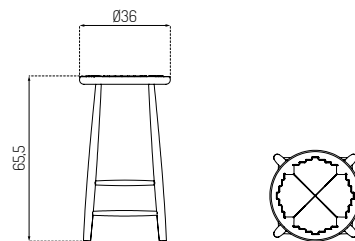

J165B BY JØRGEN BÆKMARK

Oak / Lacquered

Oak / Black
RAL9005

Type	Counter / Indoor
Dimensions	H: 75,5 cm Ø: 36 cm Seat height: 75,5 cm
Weight	5,5 kg
Seat	Woven papercord
Legs	Oak (solid) lacquered / painted
Gloss	5-10
Test level	Level 1
Certifications	FSC® registered trademark
Colli size	1
Warranty	10 Years
Design year	2019
Assembled	Yes