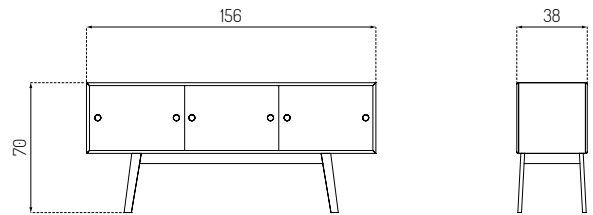

Storage & Beds

BARCODE	ITEM NUMBER	MATERIAL / COLOUR	DKK	EUR	EX. VAT / INCL. VAT NOK / SEK	GBP	USD
5700384265839	A8530110052	Oak / Nature	11.999,20 / 13.999,00	1.583,20 / 1.979,00	18.159,20 / 22.699,00	1.359,20 / 1.699,00	1.895,20 / 2.369,00