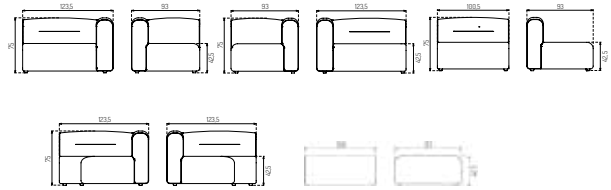

BARCODE	ITEM NUMBER	SIZE / MATERIAL / COLOUR	DKK	EUR	EX. VAT / INCL. VAT		USD
					NOK / SEK	GBP	
5715054015058	L44010101	Left Modulal / Grain / Beige 61252	9.999,20 / 12.499,00	1407,20 / 1759,00	16.159,20 / 20.199,00	1.215,20 / 1.519,00	1.695,20 / 2.119,00
5715054015065	L44010102	Left Modulal / Grain / Taupe 61230	9.999,20 / 12.499,00	1407,20 / 1759,00	16.159,20 / 20.199,00	1.215,20 / 1.519,00	1.695,20 / 2.119,00
5715054015072	L44020101	Right Modulal / Grain / Beige 61252	9.999,20 / 12.499,00	1407,20 / 1759,00	16.159,20 / 20.199,00	1.215,20 / 1.519,00	1.695,20 / 2.119,00
5715054015089	L44020102	Right Modulal / Grain / Taupe 61230	9.999,20 / 12.499,00	1407,20 / 1759,00	16.159,20 / 20.199,00	1.215,20 / 1.519,00	1.695,20 / 2.119,00
5715054015096	L44030101	Center Modulal / Grain / Beige 61252	9.199,20 / 11.499,00	1.295,20 / 1.619,00	14.879,20 / 18.599,00	1.111,20 / 1.389,00	1.559,20 / 1.949,00
5715054015102	L44030102	Center Modulal / Grain / Taupe 61230	9.199,20 / 11.499,00	1.295,20 / 1.619,00	14.879,20 / 18.599,00	1.111,20 / 1.389,00	1.559,20 / 1.949,00
5715054015119	L44040101	Corner Modulal / Grain / Beige 61252	10.799,20 / 13.499,00	1.519,20 / 1.899,00	17.519,20 / 21.899,00	1.311,20 / 1.639,00	1.823,20 / 2.279,00
5715054015126	L44040102	Corner Modulal / Grain / Taupe 61230	10.799,20 / 13.499,00	1.519,20 / 1.899,00	17.519,20 / 21.899,00	1.311,20 / 1.639,00	1.823,20 / 2.279,00
5715054015133	L44050101	Pouf Modulal / Grain / Beige 61252	6.399,20 / 7.999,00	903,20 / 1.129,00	10.399,20 / 12.999,00	775,20 / 969,00	1.087,20 / 1.359,00
5715054015140	L44050102	Pouf Modulal / Grain / Taupe 61230	6.399,20 / 7.999,00	903,20 / 1.129,00	10.399,20 / 12.999,00	775,20 / 969,00	1.087,20 / 1.359,00