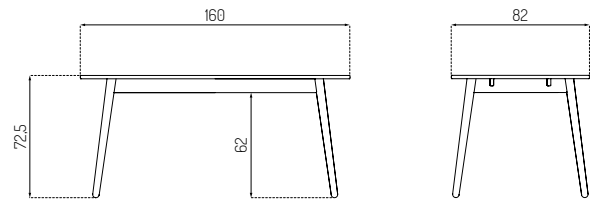

BARCODE	ITEM NUMBER	BASE / TABLETOP / COLOUR	DKK	EUR	EX. VAT / INCL. VAT		USD
					NOK / SEK	GBP	
5700381311089	C35B30110101	Oak / Nature	11.999,20 / 13.999,00	1.583,20 / 1.979,00	18.159,20 / 22.699,00	1.359,20 / 1.699,00	1.895,20 / 2.369,00
5700381480945	C35B30110203	Oak / Lino. / Nature / Black	11.999,20 / 13.999,00	1.583,20 / 1.979,00	18.159,20 / 22.699,00	1.359,20 / 1.699,00	1.895,20 / 2.369,00
5700381146292	C35B30110204	Oak / Lino. / Nature / Mushroom	11.999,20 / 13.999,00	1.583,20 / 1.979,00	18.159,20 / 22.699,00	1.359,20 / 1.699,00	1.895,20 / 2.369,00
5700383839147	C35B30110205	Oak / Lino. / Nature / Dark Grey	11.999,20 / 13.999,00	1.583,20 / 1.979,00	18.159,20 / 22.699,00	1.359,20 / 1.699,00	1.895,20 / 2.369,00
5700381390770	C35B30110207	Oak / Lino. / Nature / Olive	11.999,20 / 13.999,00	1.583,20 / 1.979,00	18.159,20 / 22.699,00	1.359,20 / 1.699,00	1.895,20 / 2.369,00