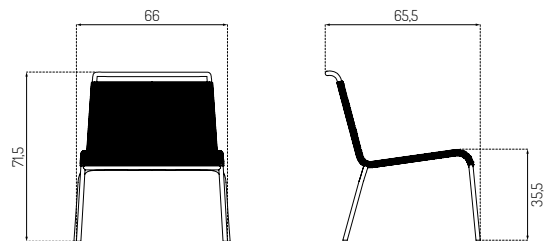

M20L TEGGAARD BY SALTO & SIGSGAARD

Steel / Black

Steel / Brown

Steel / Green

Steel / Light Grey

Type	Loungechair / Outdoor
Dimensions	H: 71,5 cm W: 66 cm D: 65,5 cm Seat height: 35,5cm Seat depth: 48 cm
Weight	6,6 kg
Seat	100% Polyester
Legs	Stainless steel
Colli size	1
Warranty	2 Years
Design year	2022
Assembled	Yes
Outdoor	