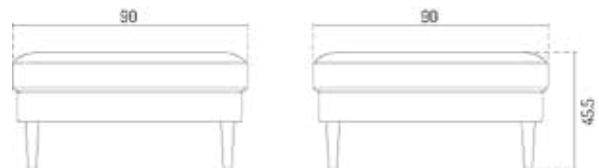

BARCODE	ITEM NUMBER	MATERIAL / LEGS / SEAT	DKK	EX. VAT / INCL. VAT			
				EUR	NOK / SEK	GBP	USD
5715054009156	L42033001100101	Oak / Nature / Beige / Upminster	5.999,20 / 7.499,00	847,20 / 1.059,00	9.759,20 / 12.199,00	727,20 / 909,00	1.015,20 / 1.269,00
5715054009170	L42033001100103	Oak / Nature / Grey / Camden	5.999,20 / 7.499,00	847,20 / 1.059,00	9.759,20 / 12.199,00	727,20 / 909,00	1.015,20 / 1.269,00
5715054009163	L42033001100102	Oak / Nature / Dark grey / Edgware	5.999,20 / 7.499,00	847,20 / 1.059,00	9.759,20 / 12.199,00	727,20 / 909,00	1.015,20 / 1.269,00
5715054012811	L42033001100106	Oak / Nature / Grey-beige / Redbridge	5.999,20 / 7.499,00	847,20 / 1.059,00	9.759,20 / 12.199,00	727,20 / 909,00	1.015,20 / 1.269,00
5715054009187	L42033001100204	Oak / Nature / Grey-Beige / Ploegwool	6.799,20 / 8.499,00	959,20 / 1.199,00	11.039,20 / 13.799,00	823,20 / 1.029,00	1.151,20 / 1.439,00
5715054012835	L42033001100508	Oak / Nature / Beige / Prada	4.799,20 / 5.999,00	679,20 / 849,00	7.759,20 / 9.699,00	583,20 / 729,00	815,20 / 1.019,00
5715054012828	L42033001100407	Oak / Nature / Beige / Tangent	5.999,20 / 7.499,00	847,20 / 1.059,00	9.759,20 / 12.199,00	727,20 / 909,00	1.015,20 / 1.269,00
5715054013184	L42034202140101	Steel / Beige / Upminster	5.999,20 / 7.499,00	847,20 / 1.059,00	9.759,20 / 12.199,00	727,20 / 909,00	1.015,20 / 1.269,00
5715054013207	L42034202140103	Steel / Grey / Camden	5.999,20 / 7.499,00	847,20 / 1.059,00	9.759,20 / 12.199,00	727,20 / 909,00	1.015,20 / 1.269,00
5715054013191	L42034202140102	Steel / Dark grey / Edgware	5.999,20 / 7.499,00	847,20 / 1.059,00	9.759,20 / 12.199,00	727,20 / 909,00	1.015,20 / 1.269,00
5715054013214	L42034202140106	Steel / Grey-beige / Redbridge	5.999,20 / 7.499,00	847,20 / 1.059,00	9.759,20 / 12.199,00	727,20 / 909,00	1.015,20 / 1.269,00
5715054013221	L42034202140204	Steel / Grey-Beige / Ploegwool	6.799,20 / 8.499,00	959,20 / 1.199,00	11.039,20 / 13.799,00	823,20 / 1.029,00	1.151,20 / 1.439,00
5715054013245	L42034202140508	Steel / Beige / Prada	4.799,20 / 5.999,00	679,20 / 849,00	7.759,20 / 9.699,00	583,20 / 729,00	815,20 / 1.019,00
5715054013238	L42034202140407	Steel / Beige / Tangent	5.999,20 / 7.499,00	847,20 / 1.059,00	9.759,20 / 12.199,00	727,20 / 909,00	1.015,20 / 1.269,00