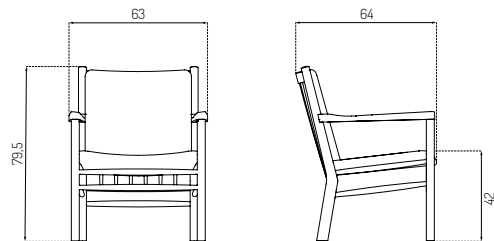

BARCODE	ITEM NUMBER	MATERIAL / LEGS / SEAT	DKK	EX. VAT / INCL. VAT			
				EUR	NOK / SEK	GBP	USD
5715054015485	J14730110140	Oak / Textile / Dark Grey	9.599,20 / 11.999,00	1.351,20 / 1.689,00	15.519,20 / 19.399,00	1.159,20 / 1.449,00	1.623,20 / 2.029,00
5715054015515	J14730110143	Oak / Textile / Green	9.599,20 / 11.999,00	1.351,20 / 1.689,00	15.519,20 / 19.399,00	1.159,20 / 1.449,00	1.623,20 / 2.029,00
5715054015461	J14730110138	Oak / Textile / Dark Blue	9.599,20 / 11.999,00	1.351,20 / 1.689,00	15.519,20 / 19.399,00	1.159,20 / 1.449,00	1.623,20 / 2.029,00
5715054015478	J14730110139	Oak / Textile / Beige	9.599,20 / 11.999,00	1.351,20 / 1.689,00	15.519,20 / 19.399,00	1.159,20 / 1.449,00	1.623,20 / 2.029,00
5715054015492	J14730110141	Oak / Textile / Light Grey	9.599,20 / 11.999,00	1.351,20 / 1.689,00	15.519,20 / 19.399,00	1.159,20 / 1.449,00	1.623,20 / 2.029,00
5715054015508	J14730110142	Oak / Textile / Brown	9.599,20 / 11.999,00	1.351,20 / 1.689,00	15.519,20 / 19.399,00	1.159,20 / 1.449,00	1.623,20 / 2.029,00
5715054003871	J14730110930	Oak / Leather / Cognac	10.399,20 / 12.999,00	1.463,20 / 1.829,00	16.799,20 / 20.999,00	1.263,20 / 1.579,00	1.759,20 / 2.199,00
5715054003864	J14730110929	Oak / Leather / Black	10.399,20 / 12.999,00	1.463,20 / 1.829,00	16.799,20 / 20.999,00	1.263,20 / 1.579,00	1.759,20 / 2.199,00