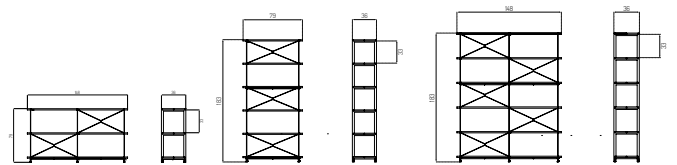

A91 NORDHAVN BY TINA SCHMIDT

Oak / Silk Grey / Tall, Wide

Oak / Silk Grey
Low, Wide

Oak / Silk Grey
Low, Narrow

Oak / Silk Grey
Tall, Narrow

Type	Bookcase / Indoor
Dimensions	H: 79 cm W: 79 cm D: 36 cm H: 182 cm W: 79 cm D: 36 cm H: 79 cm W: 148 cm D: 36 cm H: 182 cm W: 148 cm D: 36 cm
Weight	14 / 26 / 30 / 56 kg
Base	Oak lacquered
Legs	Metal, Silk Grey
Gloss	5-10
Certifications	FSC® registered trademark
Colli size	1
Warranty	10 Years
Design year	2022
Assembled	Flat packed