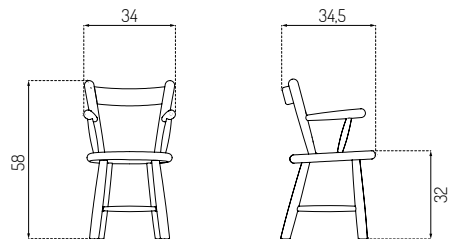

Children's furniture

"I could never condone decoration
purely for its own sake"

Børge Mogensen

P9 BY BØRGE MOGENSEN

Beech / Lacquered

Beech / Blue
NCS 5040-R80B

Beech / Red
NCS 4050-Y70R

Type	Children's chair / Indoor
Dimensions	H: 58 cm W: 34 cm D: 34,5 cm Seat height: 32 cm Seat depth: 31 cm
Weight	3,5 kg
Seat	Beech (solid) lacquered / painted
Legs	Beech (solid) lacquered / painted
Gloss	5-10
Certifications	FSC® registered trademark Nordic Swan Ecolabel
Colli size	1
Warranty	10 Years
Design year	1946 / 2018
Assembled	Yes