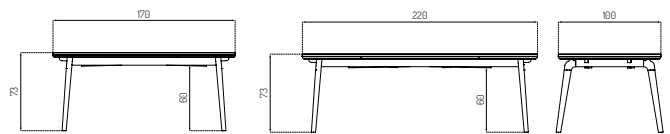

C65 ÅSTRUP BY ISABEL AHM

Oak / Lacquered / 170 x 90 cm

Oak / Lacquered /
220 x 100 cm

Type	Dining table / Dutch extract / Indoor
Dimensions	H: 73 cm W: 170 cm D: 90 cm Leg to leg - top: 133,5 cm
	H: 73 cm W: 220 cm D: 100 cm Leg to leg - top: 184 cm
Extended	W: 280 cm W: 340 cm
Table top	62 / 83 kg
Base	Oak (veneer) lacquered
Legs	Oak (solid) lacquered
Gloss	5-10
Certifications	FSC® registered trademark
Colli size	1
Warranty	10 Years
Design year	2019
Assembled	Flat packed