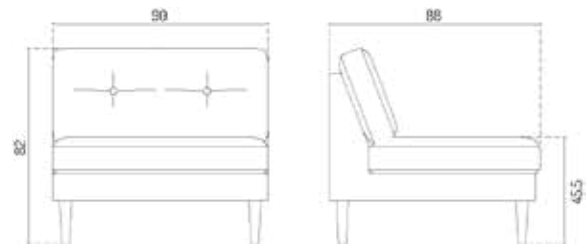

BARCODE	ITEM NUMBER	MATERIAL / LEGS / SEAT	DKK	EUR	EX. VAT / INCL. VAT		GBP	USD
					NOK / SEK			
5715054009316	L42073001100101	Oak / Nature / Beige / Upminster	8.399,20 / 10.499,00	1183,20 / 1479,00	13.599,20 / 16.999,00		1.015,20 / 1.269,00	1423,20 / 1.779,00
5715054009330	L42073001100103	Oak / Nature / Grey / Camden	8.399,20 / 10.499,00	1183,20 / 1479,00	13.599,20 / 16.999,00		1.015,20 / 1.269,00	1423,20 / 1.779,00
5715054009323	L42073001100102	Oak / Nature / Dark grey / Edgware	8.399,20 / 10.499,00	1183,20 / 1479,00	13.599,20 / 16.999,00		1.015,20 / 1.269,00	1423,20 / 1.779,00
5715054009347	L42073001100204	Oak / Nature / Grey-Beige / Ploegwool	9.999,20 / 12.499,00	1407,20 / 1759,00	16.159,20 / 20.199,00		1.215,20 / 1.519,00	1695,20 / 2.119,00
5715054013375	L42074202140101	Steel / Beige / Upminster	8.399,20 / 10.499,00	1183,20 / 1479,00	13.599,20 / 16.999,00		1.015,20 / 1.269,00	1423,20 / 1.779,00
5715054013399	L42074202140103	Steel / Grey / Camden	8.399,20 / 10.499,00	1183,20 / 1479,00	13.599,20 / 16.999,00		1.015,20 / 1.269,00	1423,20 / 1.779,00
5715054013382	L42074202140102	Steel / Dark grey / Edgware	8.399,20 / 10.499,00	1183,20 / 1479,00	13.599,20 / 16.999,00		1.015,20 / 1.269,00	1423,20 / 1.779,00
5715054013405	L42074202140204	Steel / Grey-Beige / Ploegwool	9.999,20 / 12.499,00	1407,20 / 1759,00	16.159,20 / 20.199,00		1.215,20 / 1.519,00	1695,20 / 2.119,00