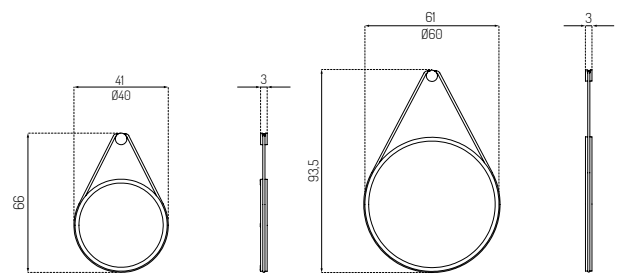

Accessories

BARCODE	ITEM NUMBER	MATERIAL / COLOUR / SIZE	DKK	EUR	EX. VAT / INCL. VAT		GBP	USD
					NOK / SEK			
5715054004540	I330110011	Oak / Nature / Ø: 40	1.839,20 / 2.299,00	263,20 / 329,00	3.039,20 / 3.799,00		223,20 / 279,00	31,20 / 389,00
5715054004588	I330201011	Oak / Black / Ø: 40	1.839,20 / 2.299,00	263,20 / 329,00	3.039,20 / 3.799,00		223,20 / 279,00	31,20 / 389,00
5715054004557	I330110021	Oak / Nature / Ø: 60	2.639,20 / 3.299,00	375,20 / 469,00	4.319,20 / 5.399,00		319,20 / 399,00	447,20 / 559,00
5715054004595	I330201021	Oak / Black / Ø: 60	2.639,20 / 3.299,00	375,20 / 469,00	4.319,20 / 5.399,00		319,20 / 399,00	447,20 / 559,00