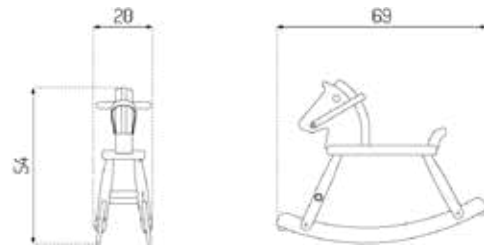

P12 BY SARAH MOUTOUH

Beech / Grey /
NCS S2005-G10Y

Beech / Lacquered

Type	Rocking horse / Indoor
Dimensions	H: 54 cm W: 69 cm D: 20 cm Seat height: 32 cm Seat depth: 14,6 cm
Weight	10 kg
Base	Beech lacquered / painted Leather
Gloss	5-10
Certifications	FSC® registered trademark
Colli size	1
Warranty	10 Years
Design year	2018
Assembled	Yes