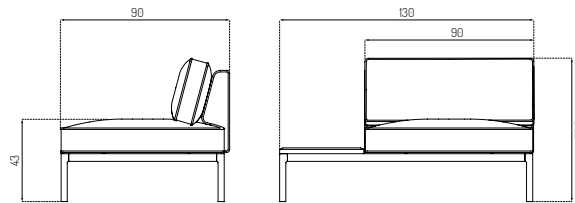

L37 7-9-13 BY THOMAS E. ALKEN MTO / MIDDLE W. TABLE LEFT 130 CM

NEW

Oak / Blue / Ploegwool 43 MTO

Type	Module Sofa / Indoor
Dimensions	H: 75,5 cm W: 130 cm D: 90 cm Seat height: 43 cm Seat depth: 61,5 cm
Weight	42 kg
Seat	Main Line Flax Monza Tangent Ploegwool Grian Cosmo Olbia (see more information on page 80)
Legs	Oak (solid) lacquered
Gloss	5
Certifications	FSC® registered trademark
Colli size	1
Warranty	10 Years
Design year	2019
Assembled	Yes