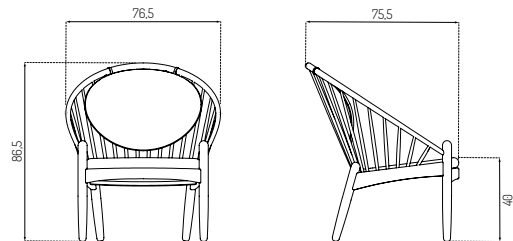

J166 JØRNA BY POUL M. VOLTHER

NEW

Oak Black / Brown MLF15

Type	Lounge chair / Indoor
Dimensions	H: 86,5 cm W: 76,5 cm D: 75,5 cm Seat height: 40 cm Seat depth: 54,5 cm
Weight	8,8 kg
Seat	Main Line Flax: 75% Virgin Wool, 25% Flax Colour: Green MLF32, Blue MLF36, Beige MLF61, Dark grey MLF28, Light grey MLF02, Brown MLF15 Supplier: Camira fabrics Martindale: 50.000 Horserug: 100% wool Colour: Red 14 Supplier: Danish Art Weaving Martindale: 75.000 Denver Leather Colour: Black, Cognac Supplier: Leather Cuts Natural grain, surface printed, colouration is Anilin
Legs	Oak (solid) painted
Gloss	5-10
Certifications	FSC® registered trademark
Colli size	1
Warranty	10 Years
Design year	1952 / 2019
Assembled	Yes

J166 JØRNA BY POUL M. VOLTHER

NEW

Smoaked Oak / Oiled / Brown MLF15

Type	Lounge chair / Indoor
Dimensions	H: 86,5 cm W: 76,5 cm D: 75,5 cm Seat height: 40 cm Seat depth: 54,5 cm
Weight	8,8 kg
Seat	Main Line Flax: 75% Virgin Wool, 25% Flax Colour: Green MLF32, Blue MLF36, Beige MLF61, Dark grey MLF28, Light grey MLF02, Brown MLF15 Supplier: Camira fabrics Martindale: 50.000 Horserug: 100% wool Colour: Red 14 Supplier: Danish Art Weaving Martindale: 75.000 Denver Leather Colour: Black, Cognac Supplier: Leather Cuts Natural grain, surface printed, colouration is Anilin
Legs	Oak (solid) Smoaked Oiled
Gloss	5-10
Certifications	FSC® registered trademark
Colli size	1
Warranty	10 Years
Design year	1952 / 2019
Assembled	Yes