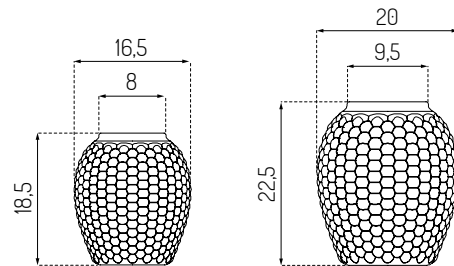

Accessories

S7 LUPIN VASE BY FDB MØBLER

Warm Grey / 19 cm

Warm Grey / 22 cm

Golden Brown / 19 cm

Golden Brown / 22 cm

Type	Vase / Indoor
Dimensions	H: 19 cm W: 17 cm D: 17 cm H: 22 cm W: 20 cm D: 20 cm
Weight	1,25 / 1,75 kg
Material	Stoneware
Colli size	H: 19 cm colli 4 H: 22 cm colli 2
Warranty	2 Years
Design year	2021
Assembled	Yes