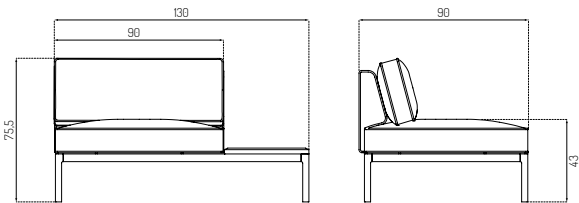

BARCODE	ITEM NUMBER	MATERIAL / LEGS / SEAT	DKK	EX. VAT / INCL. VAT			
				EUR	NOK / SEK	GBP	USD
5715054023282	L37130601100324	Oak / Blue / Ploegwool 43	14.399,20 / 17.999,00	2.031,20 / 2.539,00	23.279,20 / 29.099,00	1.743,20 / 2.179,00	2.431,20 / 3.039,00
STOCK 5715054023176	L37130601100627	Oak / Stone / Olbia 181	9.599,20 / 11.999,00	1.351,20 / 1.689,00	15.519,20 / 19.399,00	1.159,20 / 1.449,00	1.623,20 / 2.029,00
STOCK 5700381440789	L37130601100205	Oak / Blue / MLF 36 Tower	12.799,20 / 15.999,00	1.807,20 / 2.259,00	20.719,20 / 25.899,00	1.551,20 / 1.939,00	2.167,20 / 2.709,00
5715054023183	L37130601100214	Oak / Beige / MLF 61 Redbridge	12.799,20 / 15.999,00	1.807,20 / 2.259,00	20.719,20 / 25.899,00	1.551,20 / 1.939,00	2.167,20 / 2.709,00
5715054023190	L37130601100215	Oak / Dark grey / MLF 28 Edgeware	12.799,20 / 15.999,00	1.807,20 / 2.259,00	20.719,20 / 25.899,00	1.551,20 / 1.939,00	2.167,20 / 2.709,00
5715054023206	L37130601100216	Oak / Light Grey / MLF 02 Archway	12.799,20 / 15.999,00	1.807,20 / 2.259,00	20.719,20 / 25.899,00	1.551,20 / 1.939,00	2.167,20 / 2.709,00
5715054023220	L37130601100218	Oak / Green / MLF 32 / Greenford	12.799,20 / 15.999,00	1.807,20 / 2.259,00	20.719,20 / 25.899,00	1.551,20 / 1.939,00	2.167,20 / 2.709,00
5715054023213	L37130601100217	Oak / Brown / MLF 15 Stockwell	12.799,20 / 15.999,00	1.807,20 / 2.259,00	20.719,20 / 25.899,00	1.551,20 / 1.939,00	2.167,20 / 2.709,00
5715054023237	L37130601100719	Oak / Beige / Tangent 213	12.799,20 / 15.999,00	1.807,20 / 2.259,00	20.719,20 / 25.899,00	1.551,20 / 1.939,00	2.167,20 / 2.709,00
5715054023244	L37130601100720	Oak / Taupe / Tangent 233	12.799,20 / 15.999,00	1.807,20 / 2.259,00	20.719,20 / 25.899,00	1.551,20 / 1.939,00	2.167,20 / 2.709,00
5715054023275	L37130601100923	Oak / Beige / Monza 00	14.399,20 / 17.999,00	2.031,20 / 2.539,00	23.279,20 / 29.099,00	1.743,20 / 2.179,00	2.431,20 / 3.039,00
5715054023299	L37130601101025	Oak / Beige / Prairie 90	14.399,20 / 17.999,00	2.031,20 / 2.539,00	23.279,20 / 29.099,00	1.743,20 / 2.179,00	2.431,20 / 3.039,00
5715054023305	L37130601101026	Oak / Green / Prairie 58	14.399,20 / 17.999,00	2.031,20 / 2.539,00	23.279,20 / 29.099,00	1.743,20 / 2.179,00	2.431,20 / 3.039,00
5715054023251	L37130601100821	Oak / Beige / Grain 61252	12.799,20 / 15.999,00	1.807,20 / 2.259,00	20.719,20 / 25.899,00	1.551,20 / 1.939,00	2.167,20 / 2.709,00
5715054023268	L37130601100822	Oak / Taupe / Grain 61230	12.799,20 / 15.999,00	1.807,20 / 2.259,00	20.719,20 / 25.899,00	1.551,20 / 1.939,00	2.167,20 / 2.709,00
5715054023312	L37130601100513	Oak / Light grey / Cosmo 30	9.599,20 / 11.999,00	1.351,20 / 1.689,00	15.519,20 / 19.399,00	1.159,20 / 1.449,00	1.623,20 / 2.029,00