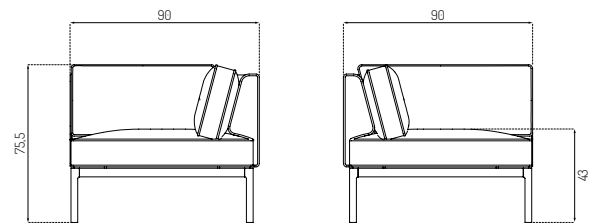

BARCODE	ITEM NUMBER	MATERIAL / LEGS / SEAT	DKK	EUR	EX. VAT / INCL. VAT NOK / SEK	GBP	USD
5715054022407	L37090301100324	Oak / Blue / Ploegwool 43	15.199,20 / 18.999,00	2.143,20 / 2.679,00	24.559,20 / 30.699,00	1.839,20 / 2.299,00	2.567,20 / 3.209,00
STOCK 5715054022285	L37090301100627	Oak / Stone / Olbia 181	9.599,20 / 11.999,00	1.351,20 / 1.689,00	15.519,20 / 19.399,00	1.159,20 / 1.449,00	1.623,20 / 2.029,00
STOCK 5700383831363	L37090301100205	Oak / Blue / MLF 36 Tower	12.799,20 / 15.999,00	1.807,20 / 2.259,00	20.719,20 / 25.899,00	1.551,20 / 1.939,00	2.167,20 / 2.709,00
5715054022308	L37090301100214	Oak / Beige / MLF 61 Redbridge	12.799,20 / 15.999,00	1.807,20 / 2.259,00	20.719,20 / 25.899,00	1.551,20 / 1.939,00	2.167,20 / 2.709,00
5715054022315	L37090301100215	Oak / Dark grey / MLF 28 Edgware	12.799,20 / 15.999,00	1.807,20 / 2.259,00	20.719,20 / 25.899,00	1.551,20 / 1.939,00	2.167,20 / 2.709,00
5715054022322	L37090301100216	Oak / Light Grey / MLF 02 Archway	12.799,20 / 15.999,00	1.807,20 / 2.259,00	20.719,20 / 25.899,00	1.551,20 / 1.939,00	2.167,20 / 2.709,00
5715054022346	L37090301100218	Oak / Green / MLF 32 / Greenford	12.799,20 / 15.999,00	1.807,20 / 2.259,00	20.719,20 / 25.899,00	1.551,20 / 1.939,00	2.167,20 / 2.709,00
5715054022339	L37090301100217	Oak / Brown / MLF 15 Stockwell	12.799,20 / 15.999,00	1.807,20 / 2.259,00	20.719,20 / 25.899,00	1.551,20 / 1.939,00	2.167,20 / 2.709,00
5715054022360	L37090301100719	Oak / Beige / Tangent 213	12.799,20 / 15.999,00	1.807,20 / 2.259,00	20.719,20 / 25.899,00	1.551,20 / 1.939,00	2.167,20 / 2.709,00
5715054022353	L37090301100720	Oak / Taupe / Tangent 233	12.799,20 / 15.999,00	1.807,20 / 2.259,00	20.719,20 / 25.899,00	1.551,20 / 1.939,00	2.167,20 / 2.709,00
5715054022391	L37090301100923	Oak / Beige / Monza 00	15.199,20 / 18.999,00	2.143,20 / 2.679,00	24.559,20 / 30.699,00	1.839,20 / 2.299,00	2.567,20 / 3.209,00
5715054022414	L37090301101025	Oak / Beige / Prairie 90	15.199,20 / 18.999,00	2.143,20 / 2.679,00	24.559,20 / 30.699,00	1.839,20 / 2.299,00	2.567,20 / 3.209,00
5715054022421	L37090301101026	Oak / Green / Prairie 58	15.199,20 / 18.999,00	2.143,20 / 2.679,00	24.559,20 / 30.699,00	1.839,20 / 2.299,00	2.567,20 / 3.209,00
5715054022377	L37090301100821	Oak / Beige / Grain 61252	12.799,20 / 15.999,00	1.807,20 / 2.259,00	20.719,20 / 25.899,00	1.551,20 / 1.939,00	2.167,20 / 2.709,00
5715054022384	L37090301100822	Oak / Taupe / Grain 61230	12.799,20 / 15.999,00	1.807,20 / 2.259,00	20.719,20 / 25.899,00	1.551,20 / 1.939,00	2.167,20 / 2.709,00
5715054022292	L37090301100513	Oak / Light grey / Cosmo 30	9.599,20 / 11.999,00	1.351,20 / 1.689,00	15.519,20 / 19.399,00	1.159,20 / 1.449,00	1.623,20 / 2.029,00