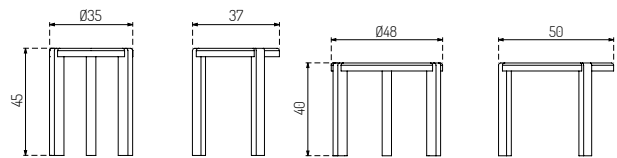

BARCODE	ITEM NUMBER	MATERIAL / COLOUR	DKK	EUR	EX. VAT / INCL. VAT	GBP	USD
					NOK / SEK		
5715054014556	D108S1130117	Pine wood / Nature / Ø35	1.359,20 / 1.699,00	191,20 / 239,00	2.239,20 / 2.799,00	167,20 / 209,00	231,20 / 289,00
5715054014082	D108S1130405	Pine wood / Peach / Ø35	1.359,20 / 1.699,00	191,20 / 239,00	2.239,20 / 2.799,00	167,20 / 209,00	231,20 / 289,00
5715054014075	D108S1130305	Pine wood / Carmine Red / Ø35	1.359,20 / 1.699,00	191,20 / 239,00	2.239,20 / 2.799,00	167,20 / 209,00	231,20 / 289,00
5715054014068	D108S1130205	Pine wood / Midnight blue / Ø35	1.359,20 / 1.699,00	191,20 / 239,00	2.239,20 / 2.799,00	167,20 / 209,00	231,20 / 289,00
5715054014549	D1082130117	Pine wood / Nature / Ø48	2.399,20 / 2.999,00	343,20 / 429,00	3.919,20 / 4.899,00	295,20 / 369,00	407,20 / 509,00
5715054014129	D1082130405	Pine wood / Peach / Ø48	2.399,20 / 2.999,00	343,20 / 429,00	3.919,20 / 4.899,00	295,20 / 369,00	407,20 / 509,00
5715054014112	D1082130305	Pine wood / Carmine Red / Ø48	2.399,20 / 2.999,00	343,20 / 429,00	3.919,20 / 4.899,00	295,20 / 369,00	407,20 / 509,00
5715054014105	D1082130205	Pine wood / Midnight blue / Ø48	2.399,20 / 2.999,00	343,20 / 429,00	3.919,20 / 4.899,00	295,20 / 369,00	407,20 / 509,00