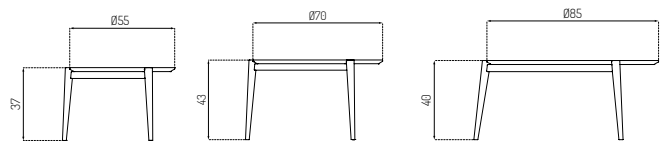

Coffee- & Side Tables

BARCODE	ITEM NUMBER	MATERIAL / COLOUR / SIZE	DKK	EUR	EX. VAT / INCL. VAT NOK / SEK	GBP	USD
5715054014419	03301010105	Oak / Oiled / 80 x 80	5.199,20 / 6.499,00	735,20 / 919,00	8.399,20 / 10.499,00	631,20 / 789,00	879,20 / 1.099,00
5715054014426	03302010105	Oak / Oiled / 60 x 120	5.599,20 / 6.999,00	791,20 / 989,00	9.119,20 / 11.399,00	679,20 / 849,00	951,20 / 1.189,00