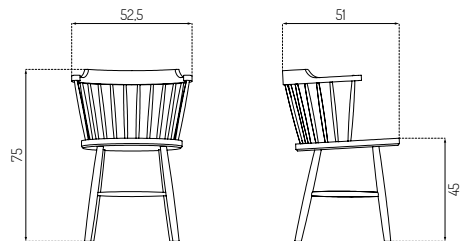

Oak / Oiled

Oak / Brown Stained

Beech / Pure White
RAL9010Beech / Signal Grey
RAL 7004Beech / Traffic Black
RAL9017

Type	Dining chair / Indoor
Dimensions	H: 75 cm W: 52,5 cm D: 51 cm Seat height: 45 cm Seat depth: 42,5 cm Armrest: 73 cm
Weight	6 kg
Seat	Beech (solid) painted Oak (solid) oiled
Legs	Beech (solid) painted Oak (solid) oiled Oak (solid) stained
Gloss	5-10
Certifications	FSC® registered trademark Nordic Swan Ecolabel (oak)
Colli size	1
Warranty	10 Years
Design year	1944 / 2020
Assembled	Yes