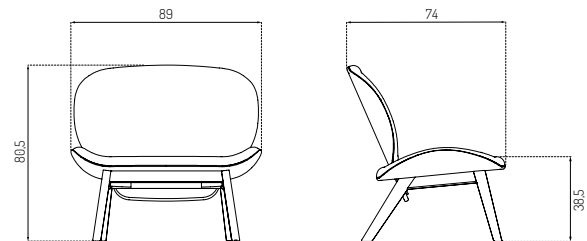

L32 SURU BY CARINA MARIA

Oak / Light Beige Monza

Oak / Grey Camden
MLF26Oak / Beige Upminster
MLF20

Oak / Dark beige Wales

Type	Lounge chair / Indoor
Dimensions	H: 80,5 cm W: 89 cm D: 74 cm Seat height: 38,5 cm Seat depth: 53 cm
Weight	25 kg
Seat	Monza: 28% Acrylic, 24% cotton, 20% viscose Colour: Light beige Supplier: Deploeg Martindale: 80.000 Main Line Flax: 75% Virgin wool, 25% Flax Colour: Upminster MLF20, Camden MLF26 Supplier: Camira fabrics Martindale: 50.000 Wales: 100% pure new wool Colour: Dark beige Supplier: Danish art weaving Martindale: 55.000
Legs	Oak (solid) lacquered
Gloss	5-10
Certifications	FSC® registered trademark CRIB-5 MLF26 and MLF20
Colli size	1
Warranty	10 Years
Design year	2016 / 2022
Assembled	Yes