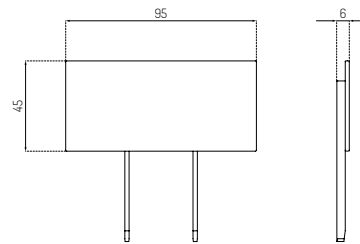

Tables & Extension Leaves

BARCODE	ITEM NUMBER	BASE / TABLETOP / COLOUR	DKK	EUR	EX. VAT / INCL. VAT			USD
					NOK / SEK	GBP		
5700381876182	C35S30110101	Oak / Nature	2.799,20 / 3.499,00	399,20 / 499,00	4.559,20 / 5.699,00	343,20 / 429,00	479,20 / 599,00	
5700381876243	C35S30110203	Oak / Lino. / Nature / Black	2.799,20 / 3.499,00	399,20 / 499,00	4.559,20 / 5.699,00	343,20 / 429,00	479,20 / 599,00	
5700381875994	C35S30110204	Oak / Lino. / Nature / Mushroom	2.799,20 / 3.499,00	399,20 / 499,00	4.559,20 / 5.699,00	343,20 / 429,00	479,20 / 599,00	
5700383656218	C35S30110205	Oak / Lino. / Nature / Dark Grey	2.799,20 / 3.499,00	399,20 / 499,00	4.559,20 / 5.699,00	343,20 / 429,00	479,20 / 599,00	
5700383266271	C35S30110207	Oak / Lino. / Nature / Olive	2.799,20 / 3.499,00	399,20 / 499,00	4.559,20 / 5.699,00	343,20 / 429,00	479,20 / 599,00