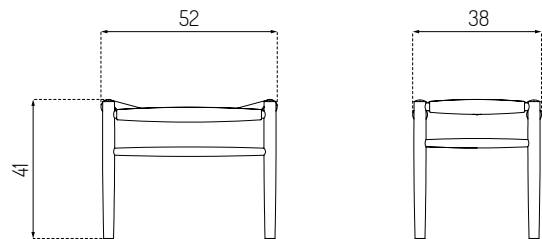

J52D BY BØRGE MOGENSEN

Beech / Black RAL9005

Type	Bench / Indoor
Dimensions	H: 90 cm W: 106,5 cm D: 61 cm Seat height: 44 cm Seat depth: 40 cm
Weight	15 kg
Seat	Beech (veneer) painted
Legs	Beech (solid) painted
Gloss	5-10
Certifications	FSC® registered trademark
Colli size	1
Warranty	10 Years
Design year	1952
Assembled	Yes

USD
951,20 / 1.189,00

J83 BY JØRGEN BÆKMARK

Oak / Lacquered

Smoked oak / oiled

Beech / Black
RAL9005

Type	Stool / Indoor
Dimensions	H: 41 cm W: 52 cm D: 38 cm Seat height: 38,5 cm
Weight	3,5 kg
Seat	Woven papercord
Legs	Oak (solid) oiled / lacquered Beech (solid) painted
Gloss	5-10
Certifications	FSC® registered trademark Nordic Swan Ecolabel
Colli size	1
Warranty	10 Years
Design year	1962 / 2016
Assembled	Yes