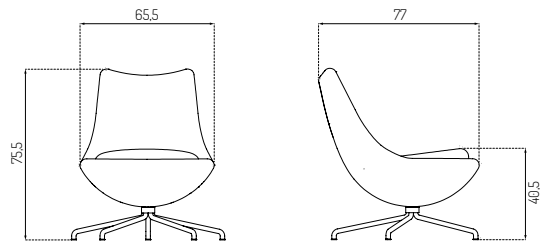

BARCODE	ITEM NUMBER	MATERIAL / LEGS / SEAT	DKK	EX. VAT / INCL. VAT			
				EUR	NOK / SEK	GBP	USD
5715054006674	L404220110102	Steel / Black Swivel / Dark Grey	10.399,20 / 12.999,00	1.463,20 / 1.829,00	16.799,20 / 20.999,00	1.263,20 / 1.579,00	1.759,20 / 2.199,00
5715054006667	L404220110101	Steel / Black Swivel / Beige	10.399,20 / 12.999,00	1.463,20 / 1.829,00	16.799,20 / 20.999,00	1.263,20 / 1.579,00	1.759,20 / 2.199,00
5715054006643	L404211410102	Steel / Brushed Swivel / Dark Grey	10.399,20 / 12.999,00	1.463,20 / 1.829,00	16.799,20 / 20.999,00	1.263,20 / 1.579,00	1.759,20 / 2.199,00