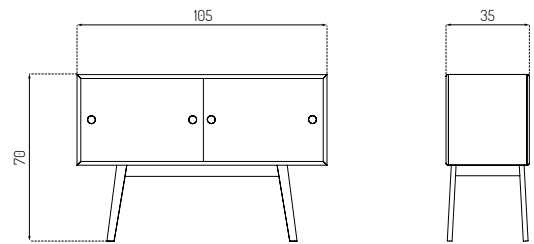

BARCODE	ITEM NUMBER	MATERIAL / COLOUR	DKK	EUR	EX. VAT / INCL. VAT NOK / SEK	GBP	USD
5700384420962	A8330110052	Oak / Nature	7999,20 / 9.999,00	1127,20 / 1409,00	12.959,20 / 16.199,00	967,20 / 1209,00	1.351,20 / 1.689,00