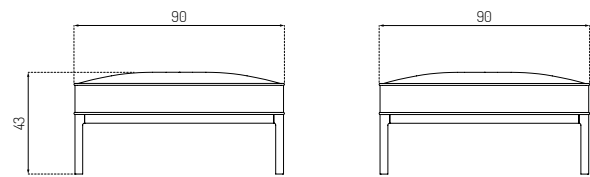

L37 7-9-13 BY THOMAS E. ALKEN MTO / POUF 90 CM

NEW

Oak / Blue / Ploegwool 43 MTO

Type	Module Sofa / Indoor
Dimensions	H: 43 cm W: 90 cm D: 90 cm Seat height: 43 cm Seat depth: 90 cm
Weight	12 kg
Seat	Main Line Flax Monza Tangent Ploegwool Grian Cosmo Olbia (see more information on page 80)
Legs	Oak (solid) lacquered
Gloss	5
Certifications	FSC® registered trademark
Colli size	1
Warranty	10 Years
Design year	2019
Assembled	Yes