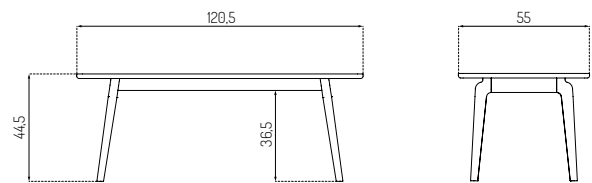

BARCODE
5715054011425

ITEM NUMBER
D104N301101

MATERIAL / COLOUR
Oak / Nature

DKK
5.599,20 / 6.999,00

EUR
791,20 / 989,00

EX. VAT / INCL. VAT
NOK / SEK
9.119,20 / 11.399,00

GBP
679,20 / 849,00

USD
951,20 / 1.189,00