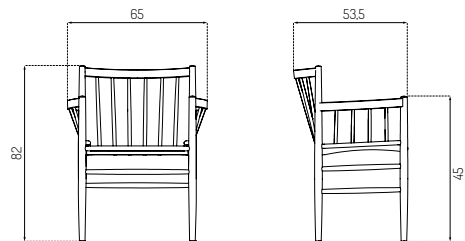

J80 BY JØRGEN BÆKMARK

Oak / Lacquered

Type	Dining chair / Indoor
Dimensions	H: 82 cm W: 50 cm D: 50 cm Seat height: 45 cm Seat depth: 39,5 cm
Weight	5,8 kg
Seat	Woven papercord
Legs	Oak (solid) oiled / lacquered Beech (solid) painted / Soap treated
Gloss	5-10
Certifications	FSC® registered trademark Nordic Swan Ecolabel
Colli size	1
Warranty	10 Years
Design year	1962 / 2014
Assembled	Yes

J81 BY JØRGEN BÆKMARK

Oak / Lacquered

Type	Dining chair / Indoor
Dimensions	H: 82 cm W: 65 cm D: 53,5 cm Seat height: 45 cm Seat depth: 40,5 cm
Weight	6,4 kg
Seat	Woven papercord
Legs	Oak (solid) oiled / lacquered Beech (solid) painted / Soap treated
Gloss	5-10
Certifications	FSC® registered trademark Nordic Swan Ecolabel
Colli size	1
Warranty	10 Years
Design year	1962 / 2014
Assembled	Yes