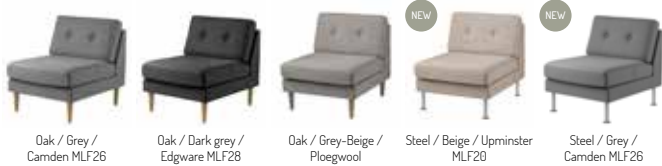

Type	Module Sofa / Indoor
Dimensions	H: 82 cm x B: 70 cm x D: 88 cm Seat height: 45,5 cm Seat depth: 60,5 cm
Weight	50 kg
Seat	Main Line Flax: 75% Virgin wool, 25% Flax Colour: Upminster MLF20, Camden MLF26, Edgware MLF28 Supplier: Camira fabrics Martindale: 50.000 Ploegwool: 100% Virgin wool Colour: Dark beige Supplier: Deploeg Martindale: 90.000
Legs	Oak (solid) lacquered Brushed steel
Gloss	5
Certifications	FSC® registered trademark
Colli size	2
Warranty	10 Years
Design year	2022
Assembled	No