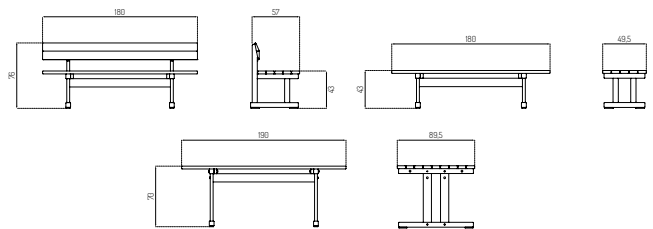

BARCODE	ITEM NUMBER	MODEL	DKK	EUR	EX. VAT / INCL. VAT		GBP	USD
					NOK / SEK			
5715054013771	M1636105	M16 / Bench / Pine wood	4.799,20 / 5.999,00	679,20 / 849,00	7759,20 / 9.699,00		583,20 / 729,00	815,20 / 1.019,00
5700383788056	M1537105	M15 / Bench / Ash	6.399,20 / 7.999,00	903,20 / 1.129,00	10.399,20 / 12.999,00		775,20 / 969,00	1.087,20 / 1.359,00
5715054013764	M1536105	M15 / Bench / Pine wood	3.999,20 / 4.999,00	567,20 / 709,00	6.479,20 / 8.099,00		487,20 / 609,00	679,20 / 849,00
5700384382970	M1637105	M16 / Bench / Ash	7.999,20 / 9.999,00	1.127,20 / 1.409,00	12.959,20 / 16.199,00		967,20 / 1.209,00	1.351,20 / 1.689,00
5700381966135	M1737105	M17 / Table / Ash	8.799,20 / 10.999,00	1.239,20 / 1.549,00	14.239,20 / 17.799,00		1.063,20 / 1.329,00	1.487,20 / 1.859,00
5715054013788	M1736105	M17 / Table / Pine wood	5.599,20 / 6.999,00	791,20 / 989,00	9.119,20 / 11.399,00		679,20 / 849,00	951,20 / 1.189,00
5715054000450	M180111	M18 Cushion	799,20 / 999,00	119,20 / 149,00	1.359,20 / 1.699,00		103,20 / 129,00	135,20 / 169,00