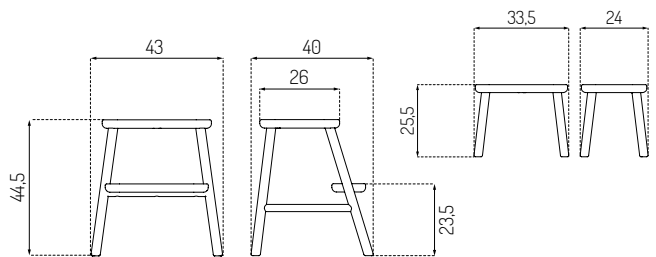

USD
151,20 / 189,00

J180/J181 BY CHASTINE LAVOIE

Benches & Stools

Oak / Oiled

Oak / Oiled

Type	Step Stool / Indoor
Dimensions	H: 44,5 cm W: 43 cm D: 40 cm H: 25,5 cm W: 33,5 cm D: 24 cm
Weight	3,45 kg / 2,1 kg
Seat	Oak (solid) oiled
Legs	Oak (solid) oiled
Gloss	5-10
Certifications	FSC® registered trademark
Colli size	1
Warranty	10 Years
Design year	2023
Assembled	Yes