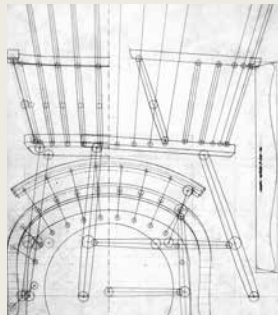

1980 | THE END OF FDB

After some turbulent years with rising competition and a change in consumer trends, the factory in Tarm was sold and the last piece of furniture was produced in 1980. All design rights were given back to the original designers.