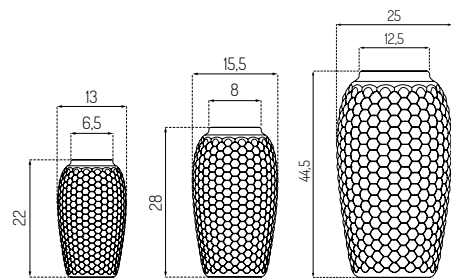

Accessories

BARCODE	ITEM NUMBER	COLOUR / SIZE	DKK	EUR	EX. VAT / INCL. VAT		GBP	USD
					NOK / SEK			
5715054003574	S80111	Warm Grey / 22 cm	319,20 / 399,00	47,20 / 59,00	559,20 / 699,00		39,20 / 49,00	55,20 / 69,00
5715054003581	S80112	Warm Grey / 28 cm	399,20 / 499,00	63,20 / 79,00	719,20 / 899,00		55,20 / 69,00	71,20 / 89,00
5715054003598	S80113	Warm Grey / 44,5 cm	799,20 / 999,00	119,20 / 149,00	1.359,20 / 1.699,00		103,20 / 129,00	135,20 / 169,00
5715054003659	S80313	Golden Brown / 44,5 cm	799,20 / 999,00	119,20 / 149,00	1.359,20 / 1.699,00		103,20 / 129,00	135,20 / 169,00