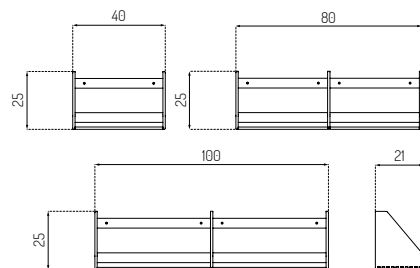

B5 BY BØRGE MOGENSEN

Oak / Lacquered 40 cm

Oak / Lacquered
80 cmOak / Lacquered
100 cm

Storage & Beds

Type	Shelf / Indoor
Dimensions	H: 25 cm D: 21 cm W: 40 cm H: 25 cm D: 21 cm W: 80 cm H: 25 cm D: 21 cm W: 100 cm
Weight	3 / 4 / 5 kg
Base	Oak (solid) lacquered
Gloss	5
Certifications	FSC® registered trademark Nordic Swan Ecolabel
Colli size	1
Warranty	10 Years
Design year	1946 / 2019
Assembled	Yes
Max. 20kg per shelf	