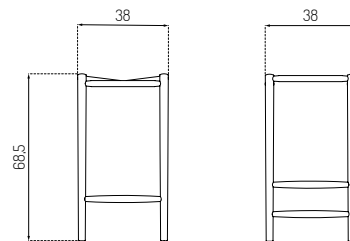

BARCODE	ITEM NUMBER	MATERIAL / LEGS / SEAT	DKK	EUR	EX. VAT / INCL. VAT		GBP	USD
					NOK / SEK			
5715054013832	J164CS30011302	Oak / Woven / Nature	2.799,20 / 3.499,00	399,20 / 499,00	4.559,20 / 5.699,00		343,20 / 429,00	479,20 / 599,00
5715054013870	J164CS30021202	Oak / Woven / Black / Nature	2.799,20 / 3.499,00	399,20 / 499,00	4.559,20 / 5.699,00		343,20 / 429,00	479,20 / 599,00