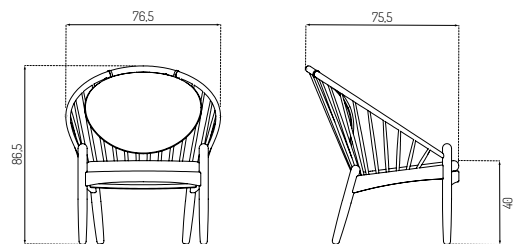

Oak / Horserug

Oak / Cognac Denver Leather

Oak / Black Denver Leather

Type	Lounge chair / Indoor
Dimensions	H: 86,5 cm W: 76,5 cm D: 75,5 cm Seat height: 40 cm Seat depth: 54,5 cm
Weight	8,8 kg
Seat	Main Line Flax: 75% Virgin Wool, 25% Flax Colour: Green MLF32, Blue MLF36, Beige MLF61, Dark grey MLF28, Light grey MLF02, Brown MLF15 Supplier: Camira fabrics Martindale: 50.000 Horserug: 100% wool Colour: Red 14 Supplier: Danish Art Weaving Martindale: 75.000 Denver Leather Colour: Black, Cognac Supplier: Leather Cuts Natural grain, surface printed, colouration is Anilin
Legs	Oak (solid) lacquered
Gloss	5-10
Certifications	FSC® registered trademark
Colli size	1
Warranty	10 Years
Design year	1952 / 2019
Assembled	Yes