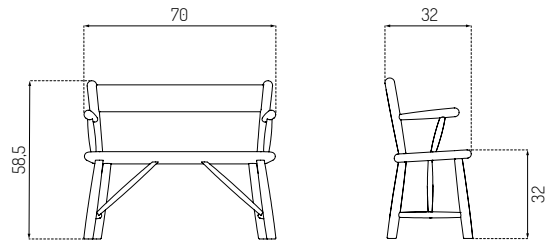

P11 BY BØRGE MOGENSEN

Beech / Lacquered

Type	Children's bench / Indoor
Dimensions	H: 58,5 cm W: 70 cm D: 32 cm Seat height: 32 cm Seat depth: 28 cm
Weight	7 kg
Seat	Beech (solid) lacquered / painted
Legs	Beech (solid) lacquered / painted
Gloss	5-10
Certifications	FSC® registered trademark Nordic Swan Ecolabel
Colli size	1
Warranty	10 Years
Design year	1946 / 2018
Assembled	Yes