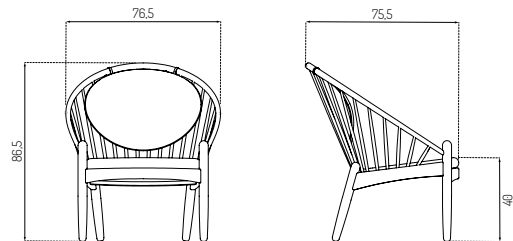

J166 JØRNA BY POUL M. VOLTHER

NEW

Oak Black / Brown MLF15

Type	Lounge chair / Indoor
Dimensions	H: 86,5 cm W: 76,5 cm D: 75,5 cm Seat height: 40 cm Seat depth: 54,5 cm
Weight	8,8 kg
Seat	Main Line Flax: 75% Virgin Wool, 25% Flax Colour: Green MLF32, Blue MLF36, Beige MLF61, Dark grey MLF28, Light grey MLF02, Brown MLF15 Supplier: Camira fabrics Martindale: 50.000 Horserug: 100% wool Colour: Red 14 Supplier: Danish Art Weaving Martindale: 75.000 Denver Leather Colour: Black, Cognac Supplier: Leather Cuts Natural grain, surface printed, colouration is Anilin
Legs	Oak (solid) painted
Gloss	5-10
Certifications	FSC® registered trademark
Colli size	1
Warranty	10 Years
Design year	1952 / 2019
Assembled	Yes