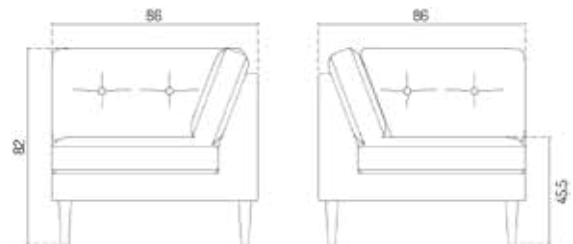

Type	Module Sofa / Indoor
Dimensions	H: 82 cm B: 88 cm x D: 88 cm Seat height: 45,5 cm Seat depth: 60,5 cm
Weight	50 kg
Seat	Main Line Flax: 75% Virgin wool, 25% Flax Colour: Upminster MLF20, Camden MLF26, Edgware MLF28 Supplier: Camira fabrics Martindale: 50.000 Ploegwool: 100% Virgin wool Colour: Dark beige Supplier: Deploeg Martindale: 90.000
Legs	Oak (solid) lacquered Brushed steel
Gloss	5
Certifications	FSC® registered trademark
Colli size	2
Warranty	10 Years
Design year	2022
Assembled	No