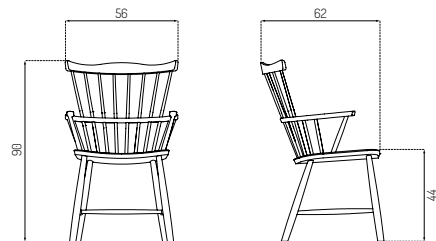

Type	Lounge chair / Indoor
Dimensions	H: 90 cm W: 56 cm D: 62 cm Seat height: 44 cm Seat depth: 40 cm
Weight	7,5 kg
Seat	Oak (vener) lacquered / Oiled Beech (vener) lacquered / painted
Legs	Oak (solid) oiled Beech (solid) lacquered / painted
Gloss	5-10
Certifications	FSC® registered trademark Nordic Swan Ecolabel
Colli size	1
Warranty	10 Years
Design year	1944 / 2013
Assembled	Yes