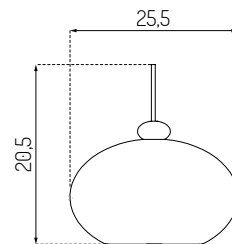

BARCODE	ITEM NUMBER	MATERIAL/COLOUR/CORD/GLASS	DKK	EUR	EX. VAT / INCL. VAT		USD
					NOK / SEK	GBP	
5715054004670	U2L30110012	Oak / Nature / White / Opal	1199,20 / 1499,00	175,20 / 219,00	1.999,20 / 2.499,00	151,20 / 189,00	207,20 / 259,00
5715054004694	U2L30110014	Oak / Nature / White / Smoked	1199,20 / 1499,00	175,20 / 219,00	1.999,20 / 2.499,00	151,20 / 189,00	207,20 / 259,00
5715054004687	U2L30201021	Oak / Black / Black / Clear	1199,20 / 1499,00	175,20 / 219,00	1.999,20 / 2.499,00	151,20 / 189,00	207,20 / 259,00
5715054004717	U2L30201022	Oak / Black / Black / Opal	1199,20 / 1499,00	175,20 / 219,00	1.999,20 / 2.499,00	151,20 / 189,00	207,20 / 259,00
5715054004724	U2L30201024	Oak / Black / Black / Smoked	1199,20 / 1499,00	175,20 / 219,00	1.999,20 / 2.499,00	151,20 / 189,00	207,20 / 259,00
5715054000085	U2L33110011	Walnut / Nature / White / Clear	1199,20 / 1499,00	175,20 / 219,00	1.999,20 / 2.499,00	151,20 / 189,00	207,20 / 259,00
5715054000092	U2L33110012	Walnut / Nature / White / Opal	1199,20 / 1499,00	175,20 / 219,00	1.999,20 / 2.499,00	151,20 / 189,00	207,20 / 259,00
5715054004748	U2L33110014	Walnut / Nature / White / Smoked	1199,20 / 1499,00	175,20 / 219,00	1.999,20 / 2.499,00	151,20 / 189,00	207,20 / 259,00