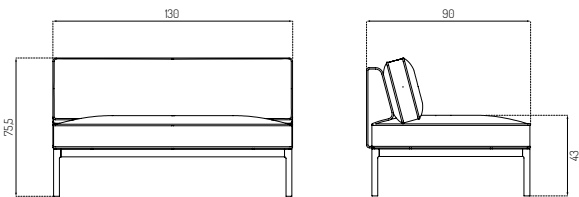

L37 7-9-13 BY THOMAS E. ALKEN MTO / MIDDLE 130 CM

NEW

Oak / Blue / Ploegwool 43 MTO

Type	Module Sofa / Indoor
Dimensions	H: 75,5 cm W: 130 cm D: 90 cm Seat height: 43 cm Seat depth: 61,5 cm
Weight	42 kg
Seat	Main Line Flax Monza Tangent Ploegwool Grian Cosmo Olbia (see more information on page 80)
Legs	Oak (solid) lacquered
Gloss	5
Certifications	FSC® registered trademark
Colli size	1
Warranty	10 Years
Design year	2019
Assembled	Yes