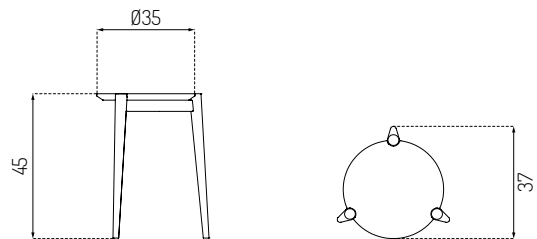

BARCODE	ITEM NUMBER	MATERIAL / COLOUR	DKK	EUR	EX. VAT / INCL. VAT	GBP	USD
					NOK / SEK		
5715054014464	J160A01105	Oak / Nature	1599,20 / 1999,00	231,20 / 289,00	2.639,20 / 3.299,00	199,20 / 249,00	271,20 / 339,00
5700381977735	J16001201	Oak / Black	1599,20 / 1999,00	231,20 / 289,00	2.639,20 / 3.299,00	199,20 / 249,00	271,20 / 339,00