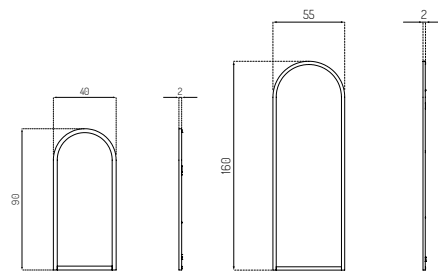

BARCODE	ITEM NUMBER	MATERIAL / COLOUR / SIZE	DKK	EUR	EX. VAT / INCL. VAT		GBP	USD
					NOK / SEK			
5715054004526	I230110011	Oak / Nature / 90 cm	1.999,20 / 2.499,00	287,20 / 359,00	3.279,20 / 4.099,00		247,20 / 309,00	343,20 / 429,00
5715054004564	I230201011	Oak / Black / 90 cm	1.999,20 / 2.499,00	287,20 / 359,00	3.279,20 / 4.099,00		247,20 / 309,00	343,20 / 429,00
5715054004533	I230110021	Oak / Nature / 160 cm	2.799,20 / 3.499,00	399,20 / 499,00	4.559,20 / 5.699,00		343,20 / 429,00	479,20 / 599,00
5715054004571	I230201021	Oak / Black / 160 cm	2.799,20 / 3.499,00	399,20 / 499,00	4.559,20 / 5.699,00		343,20 / 429,00	479,20 / 599,00