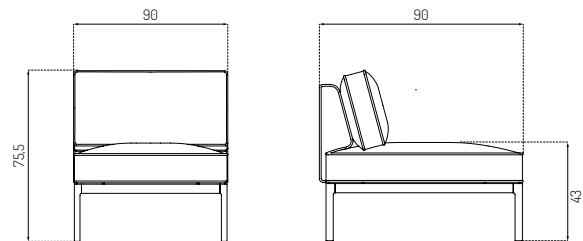

L37 7-9-13 BY THOMAS E. ALKEN MTO / MIDDLE 90 CM

NEW

Oak / Blue / Ploegwool 43 MTO

Type	Module Sofa / Indoor
Dimensions	H: 75,5 cm W: 90 cm D: 90 cm Seat height: 43 cm Seat depth: 61,5 cm
Weight	32 kg
Seat	Main Line Flax Monza Tangent Ploegwool Grian Cosmo Olbia (see more information on page 80)
Legs	Oak (solid) lacquered
Gloss	5
Certifications	FSC® registered trademark
Colli size	1
Warranty	10 Years
Design year	2019
Assembled	Yes