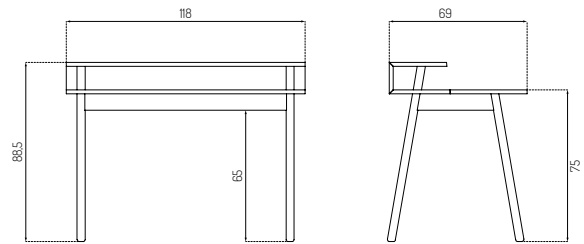

C68 NØRREBRO BY ISABEL AHM

Oak / Lacquered / Linoleum / Mushroom

Oak / Lacquered /
Linoleum / Nero

Type	Desk / Indoor
Dimensions	H: 89 cm W: 118 cm D: 68 cm Leg to leg: 99 cm
Weight	25 kg
Base	Oak (venéer) lacquered / Linoleum
Legs	Oak (solid) lacquered
Gloss	5-10
Colli size	1
Warranty	10 Years
Design year	2023
Assembled	Flat packed