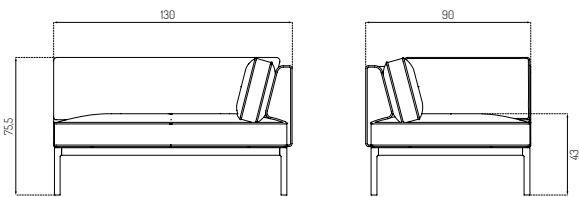

BARCODE	ITEM NUMBER	MATERIAL / LEGS / SEAT	DKK	EX. VAT / INCL. VAT				
				EUR	NOK / SEK	GBP	USD	
5715054022995	L37130301100324	Oak / Blue / Ploegwool 43	17.599,20 / 21.999,00	2.479,20 / 3.099,00	28.479,20 / 35.599,00	2.127,20 / 2.659,00	2.975,20 / 3.719,00	
STOCK 5715054022872	L37130301100627	Oak / Stone / Olbia 181	11.999,20 / 13.999,00	1.583,20 / 1.979,00	18.159,20 / 22.699,00	1.359,20 / 1.699,00	1.895,20 / 2.369,00	
STOCK 5700383809546	L37130301100205	Oak / Blue / MLF 36 Tower	13.599,20 / 16.999,00	1.919,20 / 2.399,00	21.999,20 / 27.499,00	1.647,20 / 2.059,00	2.303,20 / 2.879,00	
5715054022896	L37130301100214	Oak / Beige / MLF 61 Redbridge	13.599,20 / 16.999,00	1.919,20 / 2.399,00	21.999,20 / 27.499,00	1.647,20 / 2.059,00	2.303,20 / 2.879,00	
5715054022902	L37130301100215	Oak / Dark grey / MLF 28 Edgeware	13.599,20 / 16.999,00	1.919,20 / 2.399,00	21.999,20 / 27.499,00	1.647,20 / 2.059,00	2.303,20 / 2.879,00	
5715054022919	L37130301100216	Oak / Light grey / MLF 02 Archway	13.599,20 / 16.999,00	1.919,20 / 2.399,00	21.999,20 / 27.499,00	1.647,20 / 2.059,00	2.303,20 / 2.879,00	
5715054022933	L37130301100218	Oak / Green / MLF 32 / Greenford	13.599,20 / 16.999,00	1.919,20 / 2.399,00	21.999,20 / 27.499,00	1.647,20 / 2.059,00	2.303,20 / 2.879,00	
5715054022926	L37130301100217	Oak / Brown / MLF 15 Stockwell	13.599,20 / 16.999,00	1.919,20 / 2.399,00	21.999,20 / 27.499,00	1.647,20 / 2.059,00	2.303,20 / 2.879,00	
5715054022940	L37130301100719	Oak / Beige / Tangent 213	13.599,20 / 16.999,00	1.919,20 / 2.399,00	21.999,20 / 27.499,00	1.647,20 / 2.059,00	2.303,20 / 2.879,00	
5715054022957	L37130301100720	Oak / Taupe / Tangent 233	13.599,20 / 16.999,00	1.919,20 / 2.399,00	21.999,20 / 27.499,00	1.647,20 / 2.059,00	2.303,20 / 2.879,00	
5715054022988	L37130301100923	Oak / Beige / Monza 00	17.599,20 / 21.999,00	2.479,20 / 3.099,00	28.479,20 / 35.599,00	2.127,20 / 2.659,00	2.975,20 / 3.719,00	
5715054023008	L37130301101025	Oak / Beige / Prairie 90	17.599,20 / 21.999,00	2.479,20 / 3.099,00	28.479,20 / 35.599,00	2.127,20 / 2.659,00	2.975,20 / 3.719,00	
5715054023015	L37130301101026	Oak / Green / Prairie 58	17.599,20 / 21.999,00	2.479,20 / 3.099,00	28.479,20 / 35.599,00	2.127,20 / 2.659,00	2.975,20 / 3.719,00	
5715054022964	L37130301100821	Oak / Beige / Grain 61252	13.599,20 / 16.999,00	1.919,20 / 2.399,00	21.999,20 / 27.499,00	1.647,20 / 2.059,00	2.303,20 / 2.879,00	
5715054022971	L37130301100822	Oak / Taupe / Grain 61230	13.599,20 / 16.999,00	1.919,20 / 2.399,00	21.999,20 / 27.499,00	1.647,20 / 2.059,00	2.303,20 / 2.879,00	
5715054022889	L37130301100513	Oak / Light grey / Cosmo 30	11.999,20 / 13.999,00	1.583,20 / 1.979,00	18.159,20 / 22.699,00	1.359,20 / 1.699,00	1.895,20 / 2.369,00