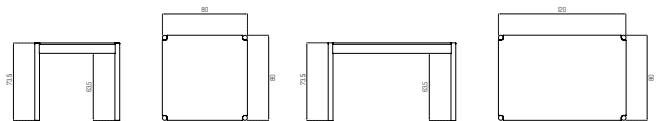

C44 BY JØRGEN BÆKMARK

Oak / Lacquered / Beige & Black

Oak / Oiled /
Beige & Black

Type	Dining table / Indoor
Dimensions	H: 74 cm W: 80 cm D: 80 cm Leg to leg: 71 cm
	H: 74 cm W: 120 cm D: 80 cm Leg to leg: 111 cm
Weight	16 / 21 kg
Table top	Oak (veneer) lacquered / Fenix Laminate Beige 0719 / Black 0720
Legs	Oak (solid) lacquered
Gloss	5-10
Certifications	FSC® registered trademark
Colli size	1
Warranty	10 Years
Design year	1963 / 2022
Assembled	Flat packed