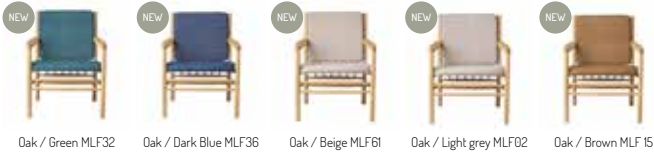

Oak / Beige MLF61

Oak / Light grey MLF02

Oak / Brown MLF15

Type	Lounge chair / Indoor
Dimensions	H: 79,5 cm W: 63 cm D: 64 cm Seat height: 42 cm Seat depth: 47,5 cm
Weight	8,9 kg
Seat	Main Line Flax: 75% Virgin Wool, 25% Flax Colour: Green MLF32, Blue MLF36, Beige MLF61, Dark grey MLF28, Light grey MLF02, Brown MLF15 Supplier: Camira fabrics Martindale: 50.000 Denver Colour: Black, Cognac Supplier: Leather Cuts Natural grain, surface printed, colourration is Anilin
Legs	Oak (solid) lacquered / painted
Gloss	5-10
Certifications	FSC® registered trademark
Colli size	1
Warranty	10 Years
Design year	1978 / 2021
Assembled	Yes