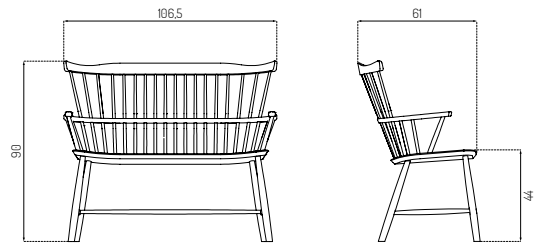

BARCODE
5700381482307

ITEM NUMBER
J52D310101

MATERIAL / COLOUR
Beech / Black

DKK
5.599,20 / 6.999,00

EUR
791,20 / 989,00

EX. VAT / INCL. VAT
NOK / SEK
9.119,20 / 11.399,00

GBP
679,20 / 849,00

USD
951,20 / 1.189,00