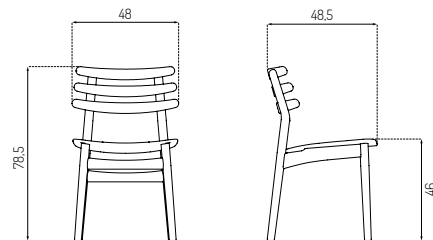

Oak / Lacquered / Grey Antracite

Oak / Lacquered

Oak Black RAL9005 / Black Leather / Sierra

Type	Dining chair / Indoor
Dimensions	H: 78,5 cm W: 47,5 cm D: 50,5 cm Seat height wood: 44 cm Seat height upholstery: 46 cm Seat depth: 42,5 cm
Weight	7,5 kg
Seat	Oak (veneer) lacquered / painted / smoked oak
Leather	Sierra Colour: Black S11001 Supplier: Camo Leathers Corrected leather Sevilla Colour: Dark Brown SC4030 / Cognac SV4003 Supplier: Camo Leathers Slightly corrected semi aniline leather Breeze Fashion: 88% New Zealand / 12% Polyamide Supplier: Gabriel Martindale: 100.000
Legs	Oak (solid) lacquered / painted
Gloss	5-10
Certifications	FSC® registered trademark
Colli size	1
Warranty	10 Years
Design year	1951 / 2015
Assembled	Yes