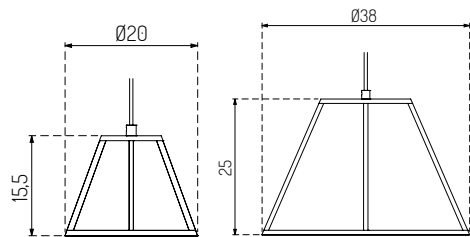

BARCODE	ITEM NUMBER	MATERIAL/COLOUR/CORD	DKK	EUR	EX. VAT / INCL. VAT NOK / SEK	GBP	USD
5715054015027	U154322002	Aluminum, Black / Black	2.799,20 / 3.499,00	399,20 / 499,00	4.559,20 / 5.699,00	343,20 / 429,00	479,20 / 599,00
5715054015034	U164322002	Aluminum, Black / Black	1.999,20 / 2.499,00	287,20 / 359,00	3.279,20 / 4.099,00	247,20 / 309,00	343,20 / 429,00