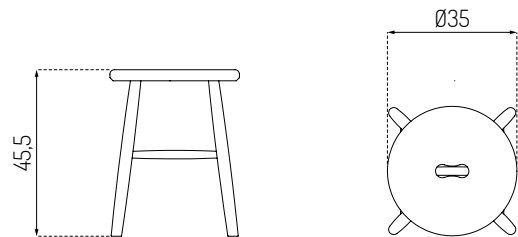

J27 BY BØRGE MOGENSEN

Oak / Lacquered

Beech / Lacquered

Beech / Black
RAL9005Beech / Grey
NCS S 4000-NBeech / White
RAL9010Beech / Green
NCS S7020-G10Y

Type	Stool / Indoor
Dimensions	H: 45,5 cm W: 35 cm D: 35 cm Seat height: 45,5 cm Seat depth: 35 cm
Weight	4,5 kg
Seat	Oak (solid) lacquered Beech (solid) lacquered / painted
Legs	Oak (solid) lacquered Beech (solid) lacquered / painted
Gloss	5-10
Certifications	FSC® registered trademark Nordic Swan Ecolabel
Colli size	1
Warranty	10 Years
Design year	1949 / 2020
Assembled	Yes