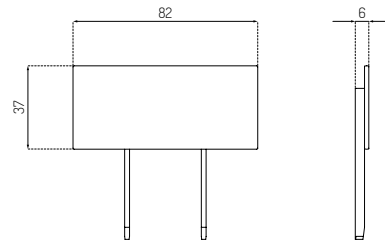

BARCODE	ITEM NUMBER	BASE / TABLETOP / COLOUR	DKK	EUR	EX. VAT / INCL. VAT		USD
					NOK / SEK	GBP	
5700381876168	C35L30110101	Oak / Nature	1999,20 / 2.499,00	287,20 / 359,00	3.279,20 / 4.099,00	247,20 / 309,00	343,20 / 429,00
5700381876212	C35L30110203	Oak / Lino. / Nature / Black	1999,20 / 2.499,00	287,20 / 359,00	3.279,20 / 4.099,00	247,20 / 309,00	343,20 / 429,00
5700381875925	C35L30110204	Oak / Lino. / Nature / Mushroom	1999,20 / 2.499,00	287,20 / 359,00	3.279,20 / 4.099,00	247,20 / 309,00	343,20 / 429,00
5700382975778	C35L30110207	Oak / Lino. / Nature / Olive	1999,20 / 2.499,00	287,20 / 359,00	3.279,20 / 4.099,00	247,20 / 309,00	343,20 / 429,00
5700381130789	C35L30110205	Oak / Lino. / Nature / Dark Grey	1999,20 / 2.499,00	287,20 / 359,00	3.279,20 / 4.099,00	247,20 / 309,00	343,20 / 429,00