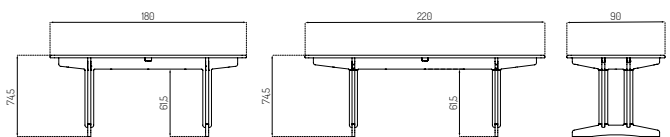

C64 SHAKER BY BØRGE MOGENSEN

Oak / Oiled / 220 cm

Oak / Oiled / 180 cm

MDF Painted / RAL7044

Type	Dining table / Extension leaf / Indoor
Dimensions	H: 74 cm W: 180 cm D: 90 cm Leg to leg: 100 cm
	H: 75 cm W: 220 cm D: 90 cm Leg to leg: 120 cm
	H: 6 cm W: 92 cm D: 90 cm
Weight	46 / 54 / 8 kg
Table top	Oak (solid) oiled
Legs	Oak (solid) oiled
Gloss	5-10
Certifications	FSC® registered trademark
Colli size	1
Warranty	10 Years
Design year	1950 / 2020
Assembled	No

C65 ÅSTRUP BY ISABEL AHM

Oak / Lacquered / 170 x 90 cm

Oak / Lacquered /
220 x 100 cm

Type	Dining table / Dutch extract / Indoor
Dimensions	H: 73 cm W: 170 cm D: 90 cm Leg to leg - top: 133,5 cm
	H: 73 cm W: 220 cm D: 100 cm Leg to leg - top: 184 cm
Extended	W: 280 cm W: 340 cm
Table top	62 / 83 kg
Base	Oak (veneer) lacquered
Legs	Oak (solid) lacquered
Gloss	5-10
Certifications	FSC® registered trademark
Colli size	1
Warranty	10 Years
Design year	2019
Assembled	Flat packed