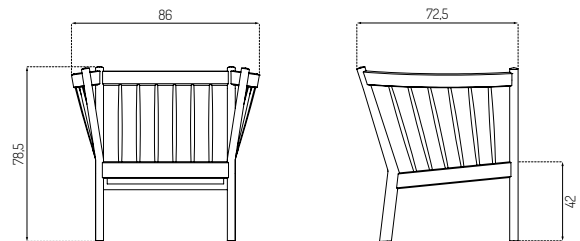

J82 BY JØRGEN BÆKMARK

Oak / Lacquered

Smoked Oak / Oiled

Beech / Black
RAL9005

Type	Lounge chair / Indoor
Dimensions	H: 84,5 cm W: 77 cm D: 65 cm Seat height: 38,5 cm Seat depth: 48 cm
Weight	6,8 kg
Seat	Woven papercord
Legs	Oak (solid) oiled / lacquered Beech (solid) painted
Gloss	5-10
Certifications	FSC® registered trademark Nordic Swan Ecolabel
Colli size	1
Warranty	10 Years
Design year	1962 / 2013
Assembled	Yes

Type	Lounge chair / Indoor
Dimensions	H: 78,5 cm W: 86 cm D: 72,5 cm Seat height: 42 cm Seat depth: 51,5 cm
Weight	12 kg
Seat	Main Line Flax: 75% Virgin Wool, 25% Flax Colour: Green MLF32, Blue MLF36, Beige MLF61, Dark grey MLF28, Light grey MLF02, Brown MLF15 Supplier: Camira fabrics Martindale: 50.000 Horserug: 100% wool Colour: Red 14 Supplier: Danish Art Weaving Martindale: 75.000 Denver Leather Colour: Black, Cognac Supplier: Leather Cuts Natural grain, surface printed, colouration is Anilin
Legs	Oak (solid) lacquered
Gloss	5-10
Certifications	FSC® registered trademark
Colli size	1
Warranty	10 Years
Design year	1978 / 2019
Assembled	Yes