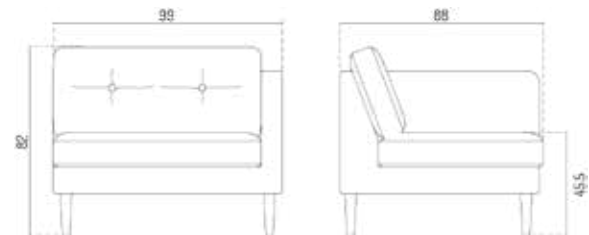

BARCODE	ITEM NUMBER	MATERIAL / LEGS / SEAT	DKK	EUR	EX. VAT / INCL. VAT		
					NOK / SEK	GBP	USD
5715054009231	L42053001100101	Oak / Nature / Beige / Upminster	9.199,20 / 11.499,00	1.295,20 / 1.619,00	14.879,20 / 18.599,00	1.111,20 / 1.389,00	1.559,20 / 1.949,00
5715054009262	L42053001100103	Oak / Nature / Grey / Camden	9.199,20 / 11.499,00	1.295,20 / 1.619,00	14.879,20 / 18.599,00	1.111,20 / 1.389,00	1.559,20 / 1.949,00
5715054009248	L42053001100102	Oak / Nature / Dark grey / Edgware	9.199,20 / 11.499,00	1.295,20 / 1.619,00	14.879,20 / 18.599,00	1.111,20 / 1.389,00	1.559,20 / 1.949,00
5715054009255	L42053001100204	Oak / Nature / Grey-Beige / Ploegwool	11.599,20 / 14.499,00	1.639,20 / 2.049,00	18.799,20 / 23.499,00	1.407,20 / 1.759,00	1.959,20 / 2.449,00
5715054013290	L42054202140101	Steel / Beige / Upminster	8.799,20 / 10.999,00	1.239,20 / 1.549,00	14.239,20 / 17.799,00	1.063,20 / 1.329,00	1.487,20 / 1.859,00
5715054013313	L42054202140103	Steel / Grey / Camden	8.799,20 / 10.999,00	1.239,20 / 1.549,00	14.239,20 / 17.799,00	1.063,20 / 1.329,00	1.487,20 / 1.859,00
5715054013306	L42054202140102	Steel / Dark grey / Edgware	8.799,20 / 10.999,00	1.239,20 / 1.549,00	14.239,20 / 17.799,00	1.063,20 / 1.329,00	1.487,20 / 1.859,00
5715054013320	L42054202140204	Steel / Grey-Beige / Ploegwool	11.199,20 / 13.999,00	1.583,20 / 1.979,00	18.159,20 / 22.699,00	1.359,20 / 1.699,00	1.895,20 / 2.369,00