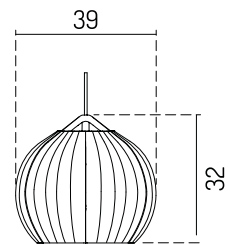

Lighting

BARCODE	ITEM NUMBER	MATERIAL/COLOUR/CORD	DKK	EUR	EX. VAT / INCL. VAT NOK / SEK	GBP	USD
5715054011821	U134402027	Linen / Beige / Black	2.399,20 / 2.999,00	343,20 / 429,00	3.919,20 / 4.899,00	295,20 / 369,00	407,20 / 509,00