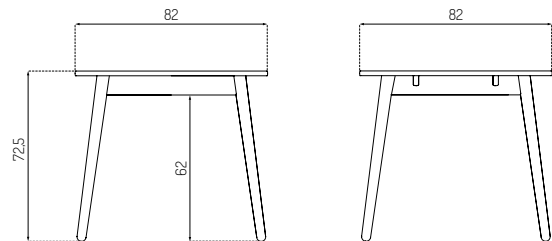

USD
607,20 / 759,00

J165C BY JØRGEN BÆKMARK

Oak / Lacquered

Type	Bar Stool / Indoor
Dimensions	H: 65,5 cm Ø: 36 cm Seat height: 65,5 cm
Weight	6 kg
Seat	Woven papercord
Legs	Oak (solid) lacquered
Gloss	5-10
Test level	Level 1
Certifications	FSC® registered trademark
Colli size	1
Warranty	10 Years
Design year	2019
Assembled	Yes

Type	Dining table / Indoor
Dimensions	H: 72,5 cm W: 82 cm D: 82 cm Leg to leg - top: 55,5 cm
Weight	32 kg
Table top	Oak (veneer) lacquered / linoleum
Legs	Oak (solid) lacquered
Gloss	10
Certifications	FSC® registered trademark (Oak)
Colli size	1
Warranty	10 Years
Design year	1954 / 2013
Assembled	Flat packed