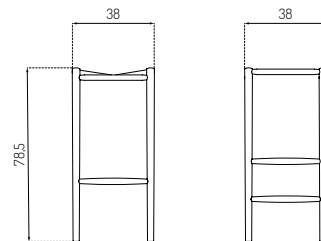

J164B BY JØRGEN BÆKMARK

Oak / Lacquered

Oak / Pure Black /
RAL 9005

Type	Bar stool / Indoor
Dimensions	H: 78 cm W: 37 cm D: 37 cm Seat height: 75 cm Seat depth: 37 cm
Weight	6 kg
Seat	Woven papercord
Legs	Oak (solid) painted
Gloss	5-10
Certifications	FSC® registered trademark Nordic Swan Ecolabel
Colli size	1
Warranty	10 Years
Design year	2019
Assembled	Yes