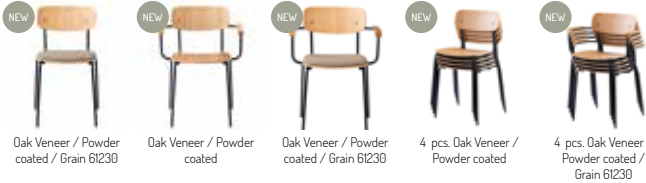

407,20 / 509,00

J182 & J183 HOLMEN BY JAKOB THAU

NEW

Oak veneer / Powder coated

Oak Veneer / Powder coated / Grain 61230

Oak Veneer / Powder coated

Oak Veneer / Powder coated / Grain 61230

4 pcs. Oak Veneer / Powder coated