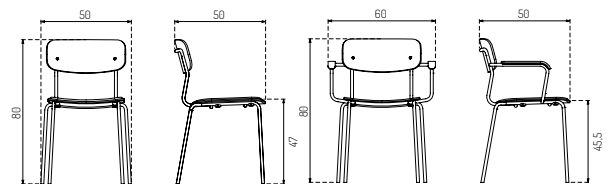

4 pcs. Oak Veneer / Powder coated / Grain 61230

Type	Dining chair / stackable / Indoor
Dimensions	H: 79,5 cm W: 60 cm D: 49 cm Seat height: 45 cm Seat depth: 42 cm Arm rests high: 66,5 cm
Weight	4,3 / 5 kg 5,7 / 6 kg
Seat	Oak (veneer) / Textile
Textile	Grain Color: 61230 Taupe Supplier: Gabriel 92% Post-consumer recycled polyester, 8% Polyester. Martindale 100.000
Legs	Powder coated
Gloss	5-10
Certifications	FSC® registered trademark
Colli size	1
Warranty	10 Years
Design year	2024
Assembled	Yes