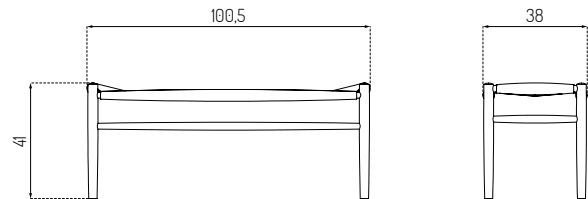

USD
951,20 / 1.189,00

J83 BY JØRGEN BÆKMARK

Oak / Lacquered

Smoked oak / oiled

Beech / Black
RAL9005

Type	Stool / Indoor
Dimensions	H: 41 cm W: 52 cm D: 38 cm Seat height: 38,5 cm
Weight	3,5 kg
Seat	Woven papercord
Legs	Oak (solid) oiled / lacquered Beech (solid) painted
Gloss	5-10
Certifications	FSC® registered trademark Nordic Swan Ecolabel
Colli size	1
Warranty	10 Years
Design year	1962 / 2016
Assembled	Yes

J83B BY JØRGEN BÆKMARK

Oak / Lacquered

Beech / Black
RAL9005

Type	Bench / Indoor
Dimensions	H: 41 cm W: 100,5 cm D: 38 cm Seat height: 38,5 cm
Weight	6,3 kg
Seat	Woven papercord
Legs	Oak (solid) lacquered Beech (solid) painted
Gloss	5-10
Certifications	FSC® registered trademark Nordic Swan Ecolabel
Colli size	1
Warranty	10 Years
Design year	1962 / 2016
Assembled	Yes