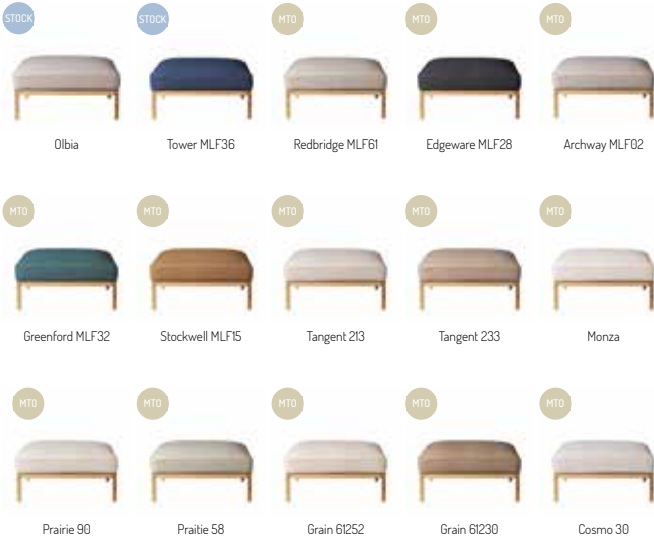

Type	Module Sofa / Indoor
Dimensions	H: 43 cm W: 90 cm D: 90 cm Seat height: 43 cm Seat depth: 90 cm
Weight	12 kg
Seat	Main Line Flax Monza Tangent Ploegwool Grian Cosmo Olbia (see more information on page 80)
Legs	Oak (solid) lacquered
Gloss	5
Certifications	FSC® registered trademark
Colli size	1
Warranty	10 Years
Design year	2019
Assembled	Yes