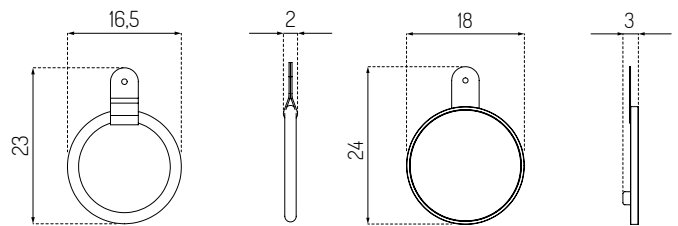

Q4/Q5 ALLÉ BY PHILIP BRO

Q4 / Oak / Lacquered

Q5 / Oak / Lacquered

Type	Scarf Ring / Mirror / Indoor
Dimensions	H: 2 cm Ø: 15 cm (Scarf Ring) H: 2 cm Ø: 17 cm (Mirror)
Weight	0,25 / 0,40 kg
Material	Oak lacquered Walnut lacquered Leather
Gloss	5 - 10
Certifications	FSC® registered trademark
Colli size	1
Warranty	2 Years
Design year	2020
Assembled	Yes