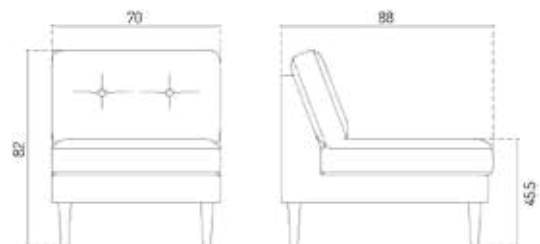

BARCODE	ITEM NUMBER	MATERIAL / LEGS / SEAT	DKK	EUR	EX. VAT / INCL. VAT		
					NOK / SEK	GBP	USD
5715054009279	L42063001100101	Oak / Nature / Beige / Upminster	7.599,20 / 9.499,00	1.071,20 / 1.339,00	12.319,20 / 15.399,00	919,20 / 1.149,00	1.287,20 / 1.609,00
5715054009293	L42063001100103	Oak / Nature / Grey / Camden	7.599,20 / 9.499,00	1.071,20 / 1.339,00	12.319,20 / 15.399,00	919,20 / 1.149,00	1.287,20 / 1.609,00
5715054009286	L42063001100102	Oak / Nature / Dark grey / Edgware	7.599,20 / 9.499,00	1.071,20 / 1.339,00	12.319,20 / 15.399,00	919,20 / 1.149,00	1.287,20 / 1.609,00
5715054009309	L42063001100204	Oak / Nature / Grey-Beige / Ploegwool	9.199,20 / 11.499,00	1.295,20 / 1.619,00	14.879,20 / 18.599,00	1.111,20 / 1.389,00	1.559,20 / 1.949,00
5715054013337	L42064202140101	Steel / Beige / Upminster	7.599,20 / 9.499,00	1.071,20 / 1.339,00	12.319,20 / 15.399,00	919,20 / 1.149,00	1.287,20 / 1.609,00
5715054013351	L42064202140103	Steel / Grey / Camden	7.599,20 / 9.499,00	1.071,20 / 1.339,00	12.319,20 / 15.399,00	919,20 / 1.149,00	1.287,20 / 1.609,00
5715054013344	L42064202140102	Steel / Dark grey / Edgware	7.599,20 / 9.499,00	1.071,20 / 1.339,00	12.319,20 / 15.399,00	919,20 / 1.149,00	1.287,20 / 1.609,00
5715054013368	L42064202140204	Steel / Grey-Beige / Ploegwool	9.199,20 / 11.499,00	1.295,20 / 1.619,00	14.879,20 / 18.599,00	1.111,20 / 1.389,00	1.559,20 / 1.949,00