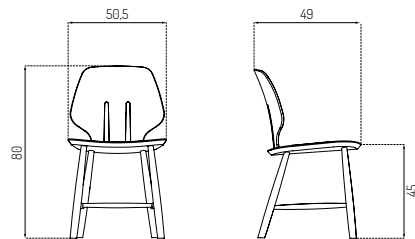

BARCODE
5700381177678

ITEM NUMBER
J67300210

MATERIAL / COLOUR
Oak / Nature

DKK
2.559,20 / 3.199,00

EUR
367,20 / 459,00

EX. VAT / INCL. VAT
NOK / SEK
4.159,20 / 5.199,00

GBP
311,20 / 389,00

USD
439,20 / 549,00