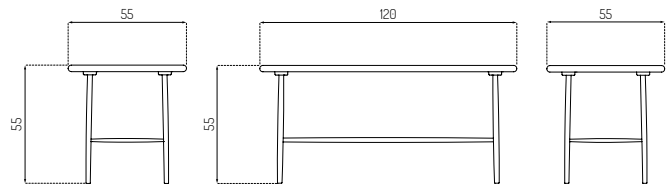

D20 BY POUL M. VOLTHER

Oak / Oiled

Oak / Oiled

Type	Coffee table & Side table / Indoor
Dimensions	H: 55 cm W: 120 cm D: 55 cm H: 55 cm W: 55 cm D: 55 cm
Weight	11,5 / 21,5 kg
Table top	Oak (solid) oiled
Legs	Oak (solid) oiled
Certifications	FSC® registered trademark
Colli size	1
Warranty	10 Years
Design year	1951 / 2014
Assembled	Yes

Coffee- &
Side Tables

D33 BY JØRGEN BÆKMARK

NEW

Oak / Oiled

Type	Coffee table / Indoor
Dimensions	H: 52 cm W 80 cm D: 80 cm H: 52 cm W 60 cm D: 120 cm
Weight	16,5 / 18,5 kg
Table top	Oak (solid) Oiled
Legs	Oak (solid) Oiled
Gloss	5 - 10
Certifications	FSC® registered trademark
Colli size	1
Warranty	10 Years
Design year	1959
Assembled	Flat packed