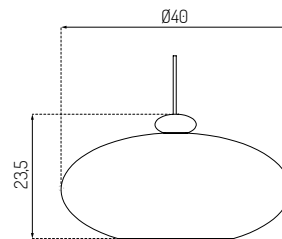

BARCODE	ITEM NUMBER	MATERIAL/COLOUR/CORD/GLASS	DKK	EUR	EX. VAT / INCL. VAT		
					NOK / SEK	GBP	USD
5715054004793	U3L30110014	Oak / Nature / White / Smoked	1.999,20 / 2.499,00	287,20 / 359,00	3.279,20 / 4.099,00	247,20 / 309,00	343,20 / 429,00
5715054004823	U3L30201024	Oak / Black / Black / Smoked	1.999,20 / 2.499,00	287,20 / 359,00	3.279,20 / 4.099,00	247,20 / 309,00	343,20 / 429,00
5715054004847	U3L33110014	Walnut / Nature / White / Smoked	1.999,20 / 2.499,00	287,20 / 359,00	3.279,20 / 4.099,00	247,20 / 309,00	343,20 / 429,00
5715054004786	U3L30110012	Oak / Nature / White / Opal	1.999,20 / 2.499,00	287,20 / 359,00	3.279,20 / 4.099,00	247,20 / 309,00	343,20 / 429,00
5715054004816	U3L30201022	Oak / Black / Black / Opal	1.999,20 / 2.499,00	287,20 / 359,00	3.279,20 / 4.099,00	247,20 / 309,00	343,20 / 429,00
5700381800156	U3L33110012	Walnut / Nature / White / Opal	1.999,20 / 2.499,00	287,20 / 359,00	3.279,20 / 4.099,00	247,20 / 309,00	343,20 / 429,00