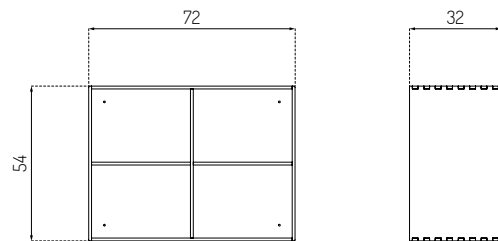

BARCODE
5715054001211

ITEM NUMBER
B98B1601110

MATERIAL / COLOUR / DEPTH
Oak / Nature / D: 32 cm

DKK
3.999,20 / 4.999,00

EUR
567,20 / 709,00

EX. VAT / INCL. VAT
NOK / SEK
6.479,20 / 8.099,00

GBP
487,20 / 609,00

USD
679,20 / 849,00