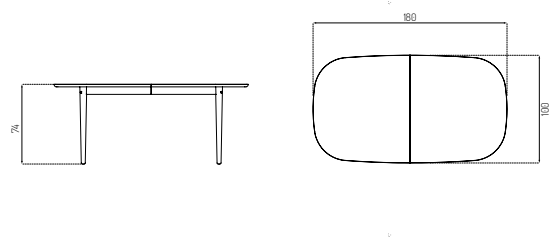

C63E BJØRK BY UNIT10

Oak / Oiled

Oak / Black

Beech / Grey

Beech / Black

Oak oiled
w. 2 oak leavesOak / black
w. 2 oak leaves

Type	Dining table / Extension leaf / Indoor
Dimensions	H: 74 cm W: 180 cm D: 100 cm Leg to leg - top: 109,5 cm H: 6 cm W: 50 cm D: 100 cm
Weight	54 / 9,3 kg
Table top	Oak (solid) oiled / painted
Legs	Oak (solid) oiled / painted
Gloss	5-10
Certifications	FSC® registered trademark
Colli size	1
Warranty	10 Years
Design year	2017
Assembled	Flat packed