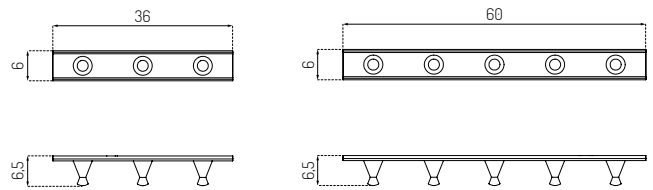

Q3 ALLÉ BY PHILIP BRO

Q3 / Oak / Lacquered

Q3 / Oak / Lacquered

Type	Coat hooks / Indoor
Dimensions	H: 6 cm W: 36 cm D: 2 cm (3 Hooks) H: 6 cm W: 60 cm D: 2 cm (5 Hooks)
Weight	0,25 / 0,40 kg
Material	Oak lacquered
Gloss	5 - 10
Certifications	FSC® registered trademark
Colli size	1
Warranty	2 Years
Design year	2020
Assembled	Yes