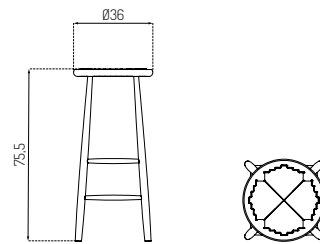

BARCODE	ITEM NUMBER	MATERIAL / LEGS / SEAT	DKK	EUR	EX. VAT / INCL. VAT NOK / SEK	GBP	USD
5700383758417	J165C30020102	Oak / Woven / Black / Nature	3.599,20 / 4.499,00	511,20 / 639,00	5.839,20 / 7.299,00	439,20 / 549,00	607,20 / 759,00
5700381547754	J165C30011002	Oak / Woven / Nature / Nature	3.599,20 / 4.499,00	511,20 / 639,00	5.839,20 / 7.299,00	439,20 / 549,00	607,20 / 759,00