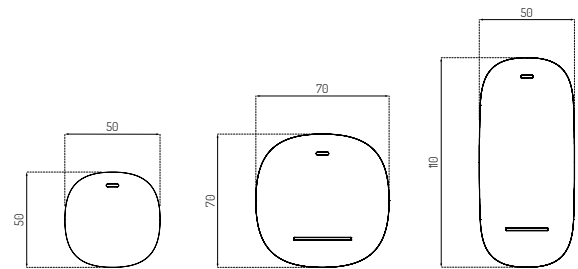

14 BIRKSØ BY REBECCA UTH

Nature / Ø: 50 cm

Type	Mirror / Indoor
Dimensions	Ø: 50 cm Ø: 70 cm H: 110 cm W: 50 cm
Weight	3,5 / 7 / 9 kg
Material	Oak lacquered / painted
Gloss	5 - 10
Certifications	FSC® registered trademark
Colli size	1
Warranty	2 Years
Design year	2022
Assembled	Yes