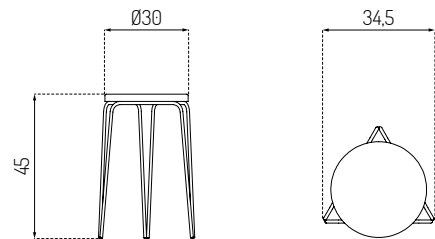

BARCODE
5715054010688

ITEM NUMBER
J179420101011

MATERIAL / COLOUR
Ash / Steel / Nature / Black

DKK
879,20 / 1.099,00

EUR
127,20 / 159,00

EX. VAT / INCL. VAT
NOK / SEK
1.439,20 / 1.799,00

GBP
111,20 / 139,00

USD
151,20 / 189,00