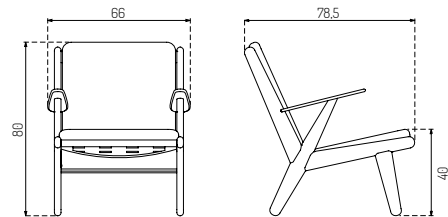

J52G BY BØRGE MOGENSEN

Oak / Oiled

Type	Rocking chair / Indoor
Dimensions	H: 88 cm W: 56 cm D: 73 cm Seat height: 44,5 cm Seat depth: 40 cm
Weight	7,5 kg
Seat	Oak (vener) lacquered Beech (vener) painted / lacquered
Legs	Oak (solid) lacquered Beech (solid) painted / lacquered
Gloss	5-10
Certifications	FSC® registered trademark
Colli size	1
Warranty	10 Years
Design year	1944 / 2014
Assembled	Yes

J53 BY POUL M. VOLTHER

NEW

Oak / Monza

Oak / Cosmo

Oak / Grain

Oak / Main Line Flax

Type	Lounge chair / Indoor
Dimensions	H: 80 cm W: 66 cm D: 78 cm Seat height: 40 cm Seat depth: 48 cm
Weight	9,4 kg
Seat	Oak lacquered Cosmo 90% Polyester, 10% Polyamide Colour: Light grey 30 Supplier: Nordic Fabric Martindale: 30.000 Grain 92% Post-consumer recycled polyester, 8% Polyester Colour: 61230 / Taupe Supplier: Gabriel Martindale 100.000 Monza: 28% Acrylic, 24% cotton, 20% viscose Colour: Light beige Supplier: Deploeg Martindale: 80.000 Main Line Flax: 75% Virgin Wool, 25% Flax Colour: Greenford MLF32 Supplier: Camira fabrics Martindale: 50.000
Legs	Solid Oak
Gloss	5-10
Certifications	FSC® registered trademark
Colli size	2
Warranty	10 Years
Design year	1953
Assembled	Yes

J82 BY JØRGEN BÆKMARK

Oak / Lacquered

Smoked Oak / Oiled

Beech / Black
RAL9005

Type	Lounge chair / Indoor
Dimensions	H: 84,5 cm W: 77 cm D: 65 cm Seat height: 38,5 cm Seat depth: 48 cm
Weight	6,8 kg
Seat	Woven papercord
Legs	Oak (solid) oiled / lacquered Beech (solid) painted
Gloss	5-10
Certifications	FSC® registered trademark Nordic Swan Ecolabel
Colli size	1
Warranty	10 Years
Design year	1962 / 2013
Assembled	Yes