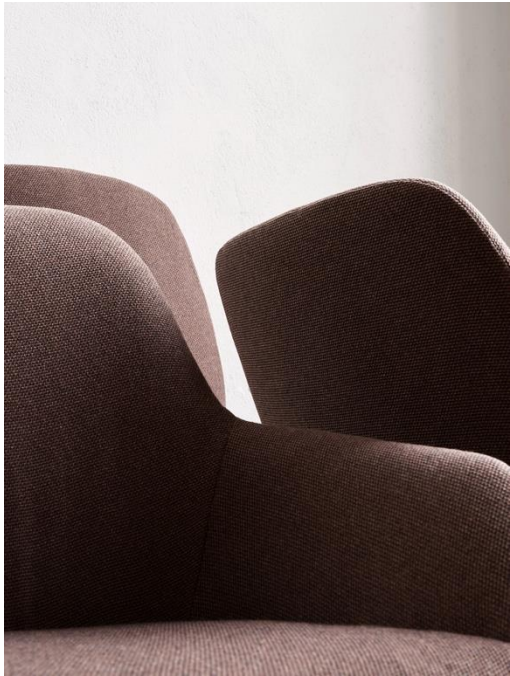

Rectangle

Dimensions W 114 x D 90 x H 32 cm

Product no. WCT-SFb-08

SINUM CHAIRS

Designed by Hoffmann Kahleyss Design

Support for all seating positions

Conceived by Hoffmann Kahleyss Design, the Sinum Chair features a generously upholstered shell, combining comfort with refined aesthetics. The design is available with two base options in black powder-coated steel: a classic four-leg tubular base and a delicate, tip-toeing swivel base with an optional return function. For added flexibility, the swivel base can also be equipped with castors, providing full freedom of movement. To suit individual preferences, the Sinum Chair offers the choice of armrests or a streamlined armless version, allowing users to tailor their seating experience.